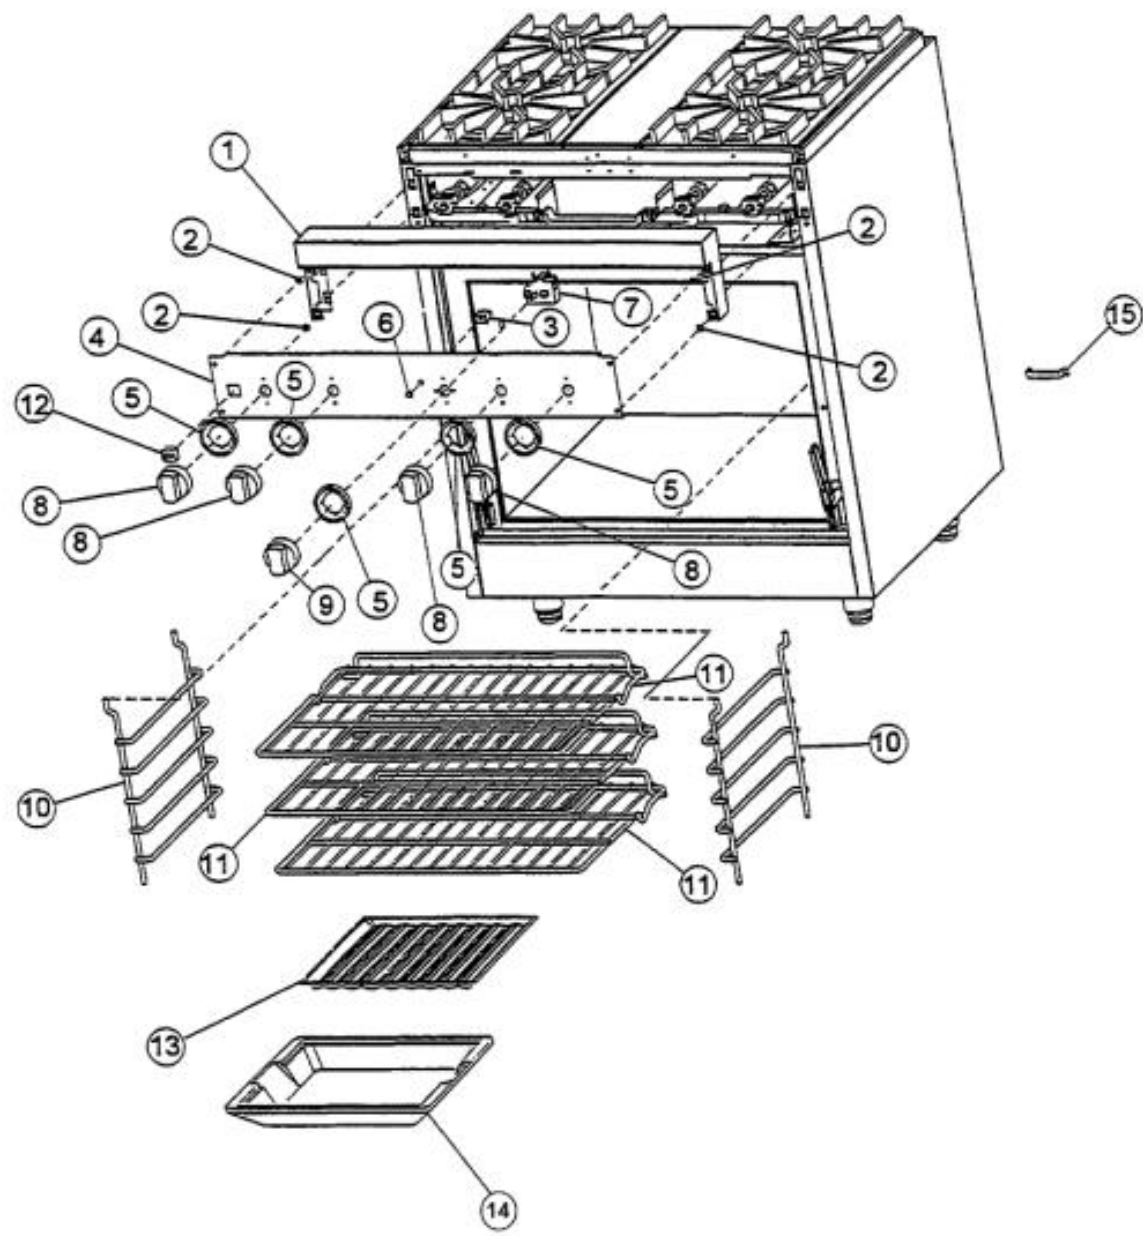

Ref #	Part Number	Qty.	Description
1	G3001584		LANDING LGD 48
2	PD030050		10-24 CAGE NUT SS
3	PE050024		OVEN IND. LIGHT (LIGHT HOUSING)
4	B9202554		CTRL PAN- (VGIS480-6G)XSLK SCRX
	B9202555		CTRL PAN- (VGIS480-6Q)XSLK SCRX
	B9202553		CTRL PAN- (VGIS480-4GQ)XSLK SCRX
5	PB010208		BEZEL, CHROME PLATE
	PB010209		BEZEL BRASS
6	PE050023		OVEN IND. LIGHT (LENS & BEZEL)
7	PB010036		THERMOSTAT BAKE/BROIL
8	PA010037		TOP BURNER KNOB XBKX (VGSS) (N/STYL (BEFORE SERIAL NO. R1107971448)
	PA010038		TOP BURNER KNOB XWHX (VGSS) (N/STYL (BEFORE SERIAL NO. R1107971448)
	PA010034		TOP BURNER KNOB-XBKX (NEW STYLE) (BEFORE 08/09/02) IF ORIGINAL VALVE HAS NEVER BEEN R...
	PA010035		BURNER KNOB-WH NS REPL PA010028 (BEFORE 08/09/02) IF ORIGINAL VALVE HAS NEVER BEEN R...
	PB010206		VGSC,VGRC,VGRT TOP BURNER KNOB(BK) (AFTER 08/09/02 - OR IF ORIGINAL VALVE HAS BEEN REPLA...
	PB010207		VGSC,VGRC,VGRT TOP BURNER KNOB(WH) (AFTER 08/09/02 - OR IF ORIGINAL VALVE HAS BEEN REPLA...
9	PB010099		T/STAT B/B KNOB BK REPL PB010039BKX (AFTER 1/95)
	PB010100		THERMOSTAT BAKE/BROIL KNOB XWHX N/S (AFTER 1/95)
	PB010091		T/STAT BK/BRL KNBXBKXREP PB010016 (BEFORE 1/95)
	PB010092		T/STAT BAK/BROL KNBXWHX-SC/RC-(VLOX (BEFORE 1/95)
10	PB060030		RACK SUPT REPL PB060010
11	PB060011		OVEN RACK (RH OVEN)
12	PE050016		OVEN LIGHT SWITCH - XBKX (WES-GAR)
	PE050017		OVEN LIGHT SWITCH - XWHX (WES-GAR)
13	PB080003		BROILER PAN TRAY (KRA2)
14	PB080002		BROILER PAN
15	A2002654		ANTI-TIP DEVICE (VDSC)