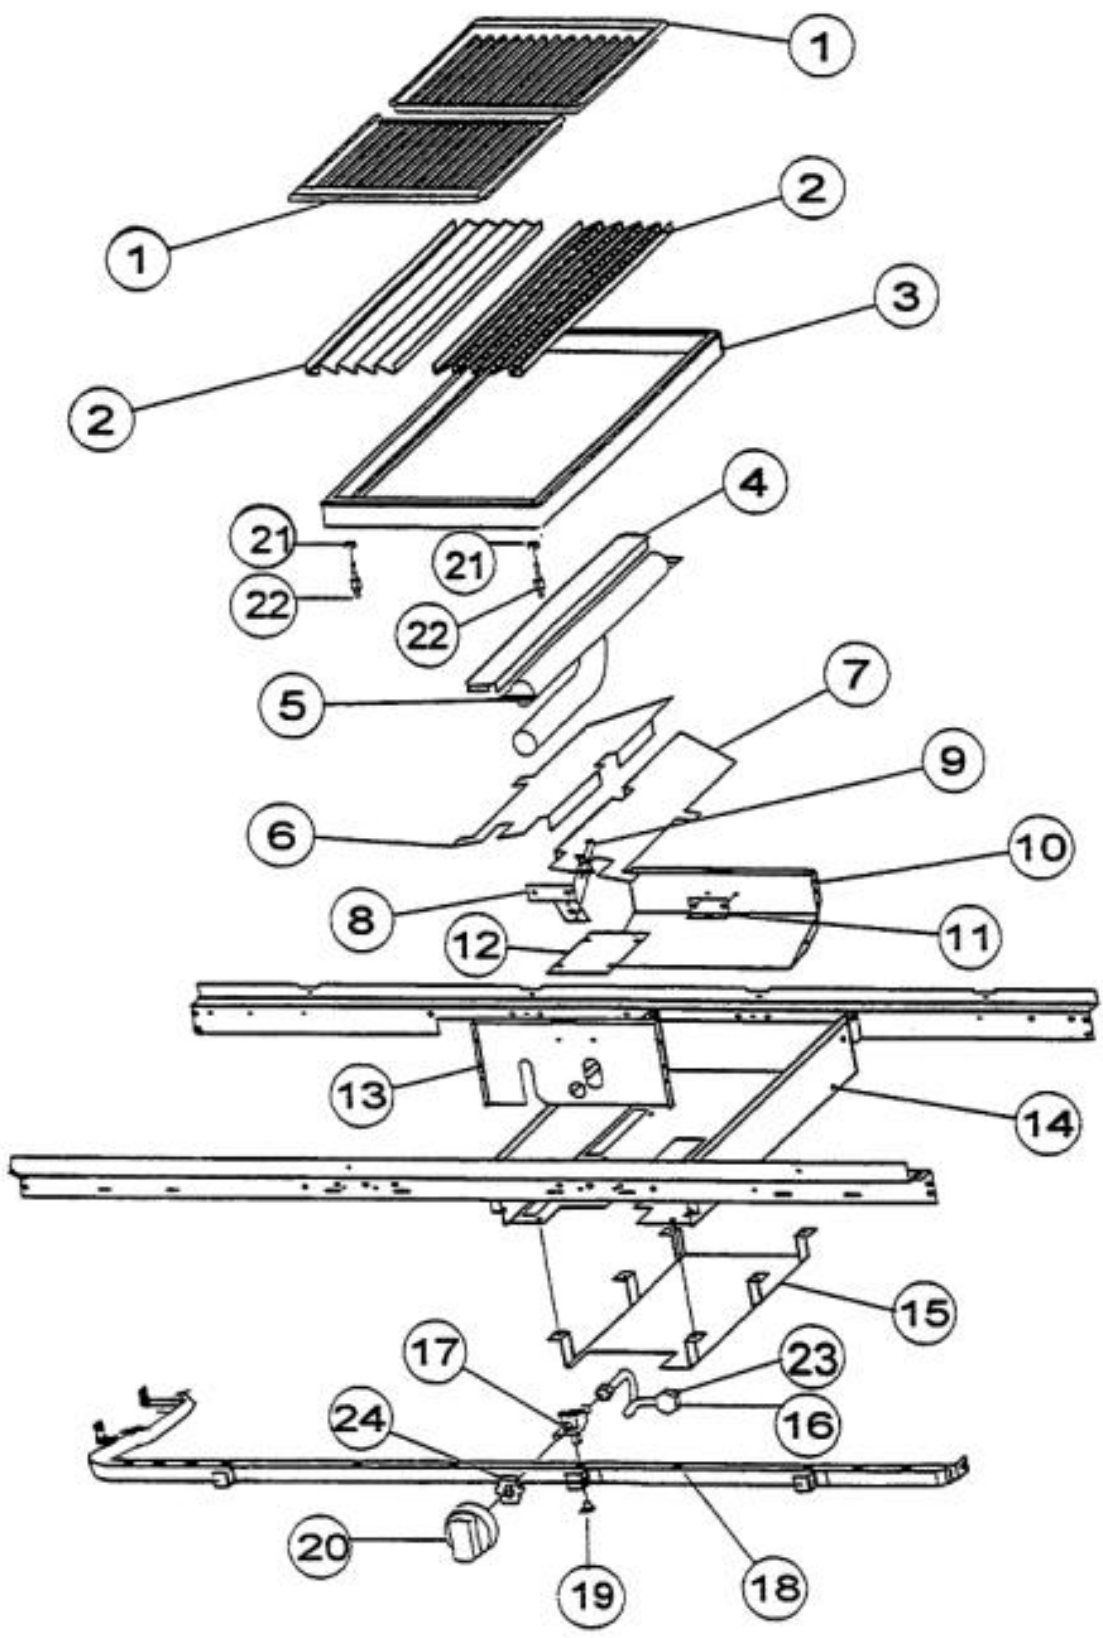

Ref #	Part Number	Qty.	Description
1	PA060028		GRILL GRATE - BK
	PA060029		GRILL GRATE - GR
2	E9101130BK		GRILL SMOKE GENERATOR
3	G9101182AL		GRILL GRATE SUPT (VGRT) XALX
	G9101182BK		GRILL GRATE SUPT (VGRT) XBKX
	G9101182FG		GRILL GRATE SUPT (VGRT) XFGX
	G9101182PL		GRILL GRATE SUPT (VGRT) XPLX
	G9101182VB		GRILL GRATE SUPT (VGRT) XVBX
	G9101182WH		GRILL GRATE SUPT (VGRT) XWHX
4	B2001140		GRILL FLAME SHIELD (VGRT)
5	PB050077		GRILL BURNER
6	B2001856		GRILL HEAT DEFLECTOR-LH (VGRC60)
7	B2001857		GRILL HEAT DEFLECTOR-RH (VGRC60)
8	A2001633		GRILL FRONT SPARKER BRKT (VGRC)
9	PA020014		SPARK IGNITOR
10	A2001855		GRILL BACK - (VGRC605)
11	A2001132		REAR GRILL BURNER BRKT (VGRT)
12	A1001862		GRILL VENTURI COVER (VGRC605)
13	A2001631		GRILL BOX FRONT (VGRC)
14	A2001852		GRILL BOX - (VGRC605)
15	A2001863		GRILL BTM SHIELD (VGRC605)
16	PB020025		TUBING-GRILL (REVISED) REP PB020021
17	PA010043		GRILL VALVE (VGIS)
18	PA050115		UNIVERSAL 48 MANIFOLD
19	PD010012		VALVE BOLT 1/4-20 UNC-2B 5/16 M.S.
20	PA010041		TOP GRILL KNOB XBKX (VGSS) (N/STYLE
	PA010042		TOP GRILL KNOB XWHX (VGSS) (N/STYLE
21	PD030012		6-32 HEX NUT
22	PD010017		BALL STUD (VGRT)
23	PB040061		ORIFICE HOOD - NO.48
	PB040062		ORIFICE HOOD-NO.56
24	PA020011		SPARK IGN SWITCH REPL PA020012