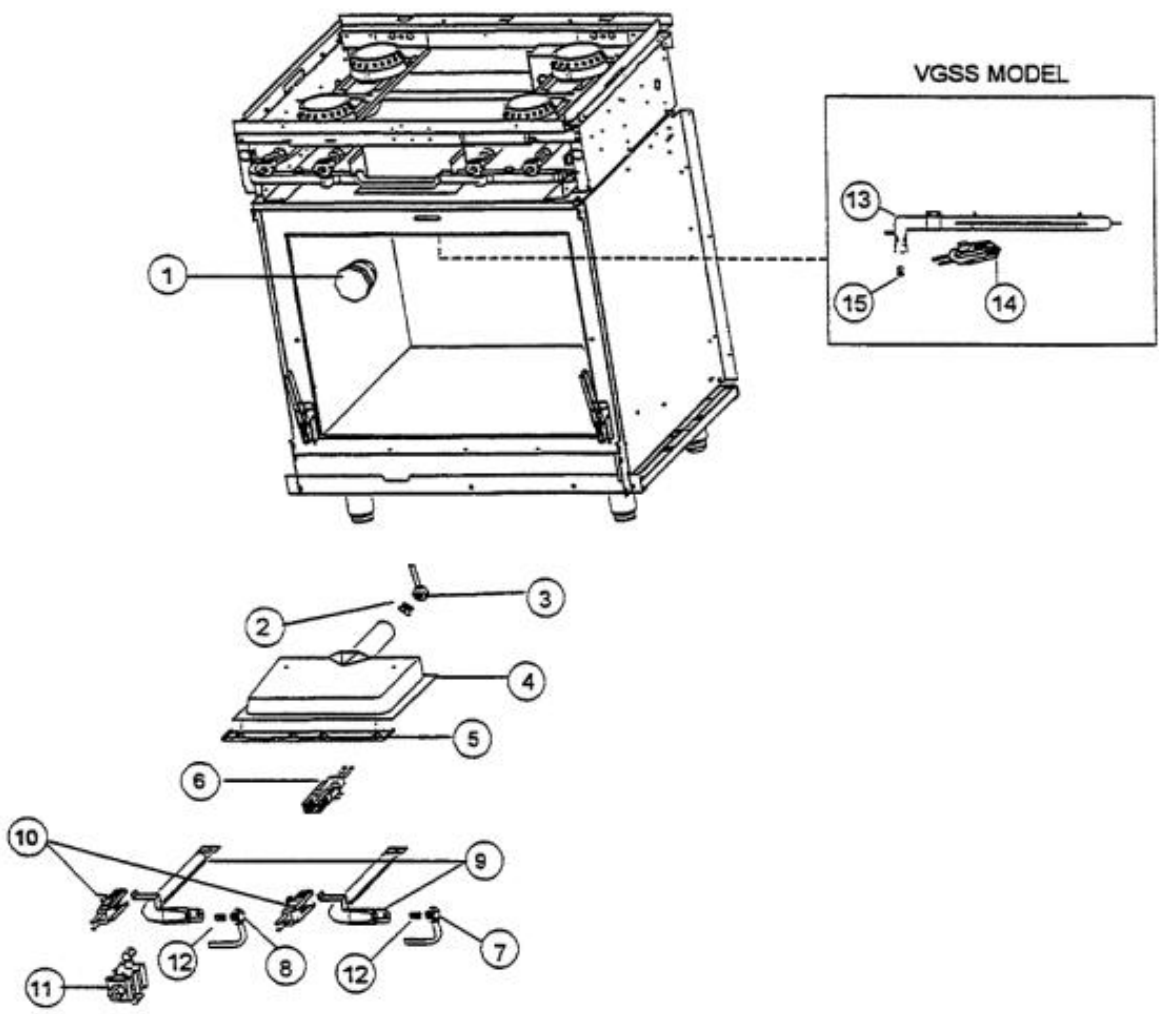

Ref #	Part Number	Qty.	Description
1	PE050009		OVEN LIGHT SOCKET - 36 BUILT-IN
2	PB040040		ORIFICE-IR BURNER (VGSC)
	PB040027		IR BUR.SPUD ORF. - NO.56 LP
3	PB020061		TUBING - BROIL-SAFETY VALVE(VGIS48)
NI	PD030018		PALNUT - 3/4-16
4	G3001876		IR BURNER ASSY (VGSC/RC) N/S
5	B2001448		IR BROIL SUPT (FRONT)
	B2002261		FRONT I/R BROILER SUPPORT BRACKET
6	PB040001		IGNITOR - (ALL RANGES)
7	PB020023		BAKE BURNER TUBE RH OVEN
8	PB020022		BAKE BURNER TUBE LH OVEN
9	PB050012		OVEN BURNER REPL PB050009
10	PB040001		IGNITOR - (ALL RANGES)
11	PB010084		DUAL THERMAL BI-MTL GAS CTRL VALVE
12	PB040034		ORIFICE HOOD-NO.50 (NAT)
	PB040036		ORIFICE HOOD-NO.57 (LP)
13	PB050011		BROIL BURNER (VGSS)
14	PB040001		IGNITOR - (ALL RANGES)
15	PB040034		ORIFICE HOOD-NO.50 (NAT)
	PB040036		ORIFICE HOOD-NO.57 (LP)
NI	E9101452		FLAME SPREADER 30 (VGSS)
NI	PB020049		BROIL TUBING - (VGSS480)
NI	PB020051		OVEN TUBING (IS/SS) - 4GQ,6G
NI	PB020052		SHUTOFF-DUAL THERMAL (VGSS480-6Q)