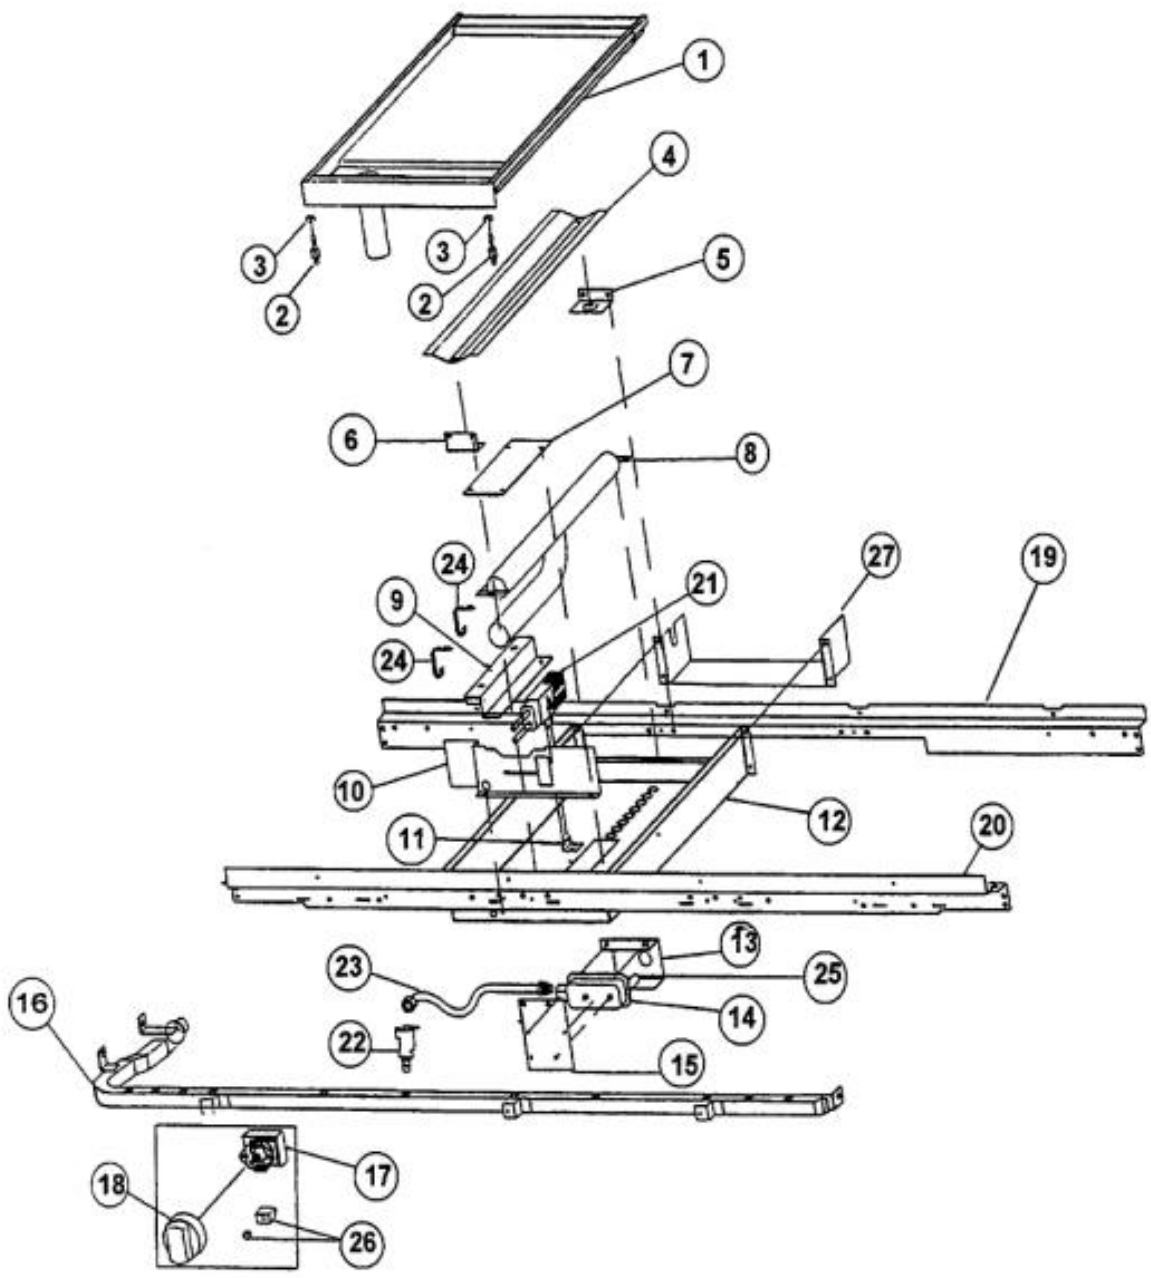

Ref #	Part Number	Qty.	Description
1	PA020014		SPARK IGNITOR
2	PA080036		TOP BURNER REAR REPL PA080008
3	PA080037		TOP BURNER FRONT REPL PA080007
4	A2001112		BURNER SUPT (VGRT)
5	A2001147		GRATE SUPT ANGLE (VGRT)
6	A2002073		SPARK MODULE BRKT (VGSS480)
7	PA020016		SPARK MODULE (BEFORE SERIAL NO. R11079714480)
	PA020041		TYTRONICS 0+4 SPARK MODULE (AFTER SERIAL NO. R11079714480)
8	A2001620		SPARK MODULE COVER (VGRC)
9	PD040005		SNAP BUSHING - 7/8
10	PA070001		PRESSURE REGULATOR (NAT.)
11	A1001138		MANIFOLD BRKT
12	PA050115		UNIVERSAL 48 MANIFOLD
13	PA010003		SUB TO 003556-000 - TOP BURNER VALVE (BEFORE SERIAL NO. R11079714480)
	003519-000		PA010024 VALVE AND BOLT KIT (BEFORE 08/09/02)
	G50012678		TOP BURNER VALVE KIT (BRASS VALVE REPLACEMENT) (BETWEEN 08/09/02 & 02/23/05)
	PA010157		SUB TO 003515-000 - RANGE TOP BURNER VALVE (AFTER 02/23/05)
14	PD010012		VALVE BOLT 1/4-20 UNC-2B 5/16 M.S.
15	PA020011		SPARK IGN SWITCH REPL PA020012 (BEFORE SERIAL NO. R11079714480)
NI	PA020015		SPARK IGNITION SWITCH (AFTER SERIAL NO. R11079714480)
16	PB030002		SUB TO 003862-000 - SHUTOFF VALVE (BEFORE 2/23/05)
	PB030007		SHUT OFF VALVE (AFTER 2/23/05)
17	PB040034		ORIFICE HOOD-NO.50 (NAT)
	PB040036		ORIFICE HOOD-NO.57 (LP)
18	PB010083		SINGLE THERMAL VALVE LH (OVEN)
19	PE070070		DISCONNECT BLOCK XALX 770020-1
20	PE070071		DISCONNECT BLOCK XALX 770027-1
21	PE070128		SUPPLY CORD (VGRT/SC/SS/RC)
22	A2002377		REAR BURNER SUPT (VGSS48)
23	A2001104		FRONT SUPT (48)
24	PK000008		DRIP TRAY GUIDE - RH
25	PK000007		DRIP TRAY GUIDE - LH (VGRT)
NI	G4001330		SPARK IGNITOR WIRE ASSY (10)
NI	G4001593		SPARK MODULE-TOP BRNR SPARKER (16)
NI	G4001688		SPARK MODULE-TOP BRNR SPARKER (52)