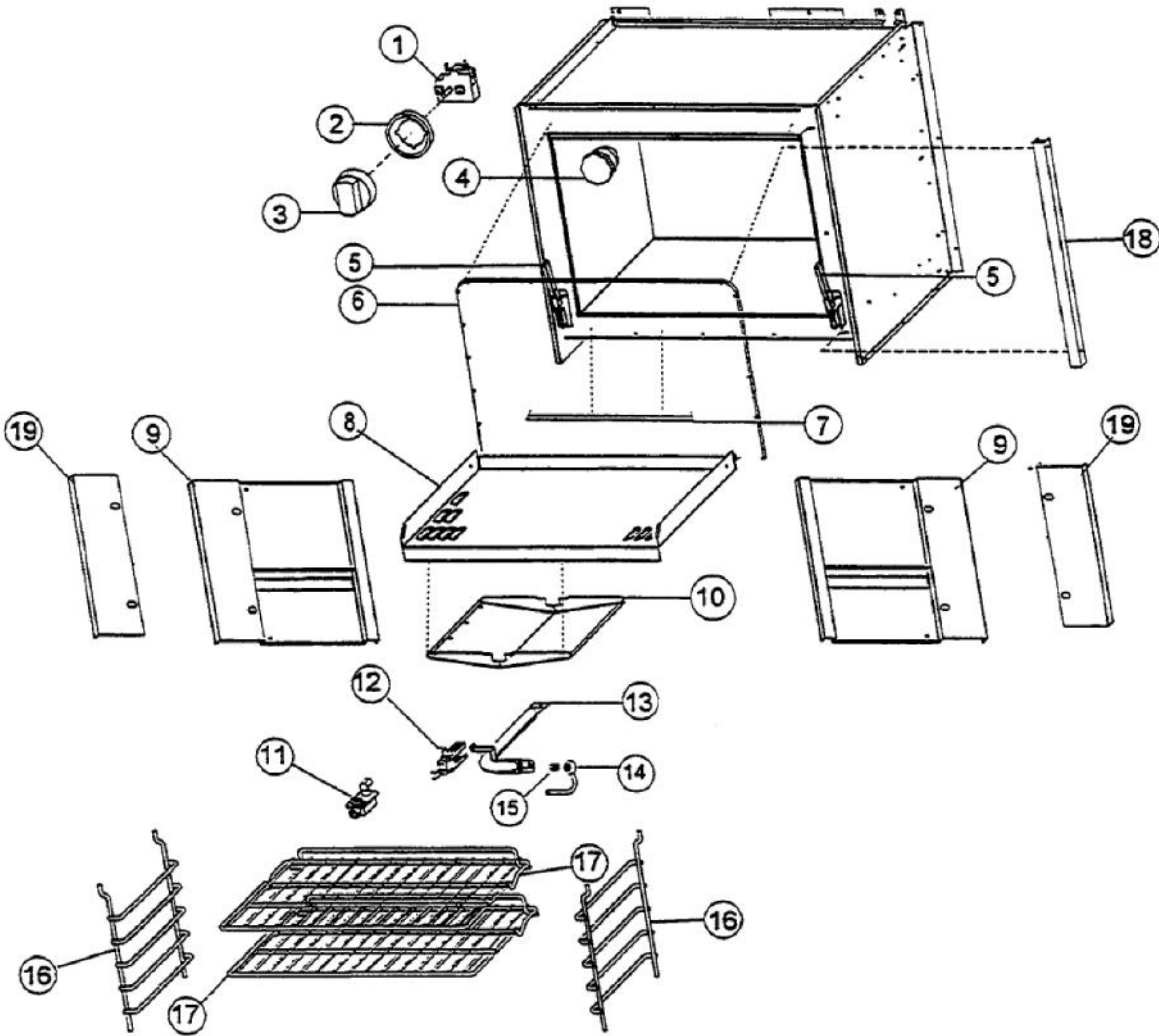

Ref #	Part Number	Qty.	Description
1	PB010035		THERMOSTAT BAKE
2	PB010208		BEZEL, CHROME PLATE
	PB010209		BEZEL BRASS
3	PB010102		THERMOSTAT BAKE KNOB N/S XWHX (AFTER 1/95)
	PB010101		THERMOSTAT BAKE KNOB N/S XBKX (AFTER 1/95)
	PB010095		THERMOSTAT KNOB, BK (BEFORE 1/95) (BEFORE 1/95)
	PB010096		T/STAT BAKE KNOB-XWHX-VGRC-(VELOX) (BEFORE 1/95)
4	PE050009		OVEN LIGHT SOCKET - 36 BUILT-IN
5	PC020003		HINGE ASSY (BLUE)
6	PB070035		OVEN DR GASKET LH (VGSS48)
7	PB070001		OVEN DR SEAL - SIDE
8	G9101956		SUB TO G3204255 BTM PAN ASSY
9	E9101374		I/S OVEN LINER (VGSC/VGSS)
10	A2001220		OVEN BTM HEAT SHIELD LH 48
11	PB010083		SINGLE THERMAL VALVE LH (OVEN)
12	PB040001		IGNITOR - (ALL RANGES)
13	PB050014		OVEN BURNER LH- AFTER 4-1-94
	G50013899		LH OVEN BAKE BURNER SERVICE KIT BEFORE 4-1-94
14	PB020035		TUBING-VGRC48-LH BAKE BURNER
15	PB040055		COMP NUT (1/4) E.C. NO.18-000-004-28
	PB040036		ORIFICE HOOD-NO.57 (LP)
16	PB060030		RACK SUPT REPL PB060010
17	PB060016		SUB TO PB060040 - OVEN RACK LH
18	B2001974		CENTER TRIM (VGSS480)
	C9001974AL		CENTER TRIM XALX (VGSS480)
	C9001974BK		CENTER TRIM XBKX (VGSS480)
	C9001974BU		CENTER TRIM XBUX (VGIC48)
	C9001974FG		CENTER TRIM XFGX (VGIC48)
	C9001974PL		CENTER TIRM XPLX (VGIC48)
	C9001974VB		CENTER TRIM XVBX (VGIC48)
	C9001974WH		CENTER TRIM XWHX (VGSS480)
19	E9101355		OVEN LINER HINGE COVER (VGSC/VGSS)
NI	PB020050		SHUTOFF-SINGLE/DUAL VALVE (SS48/36)