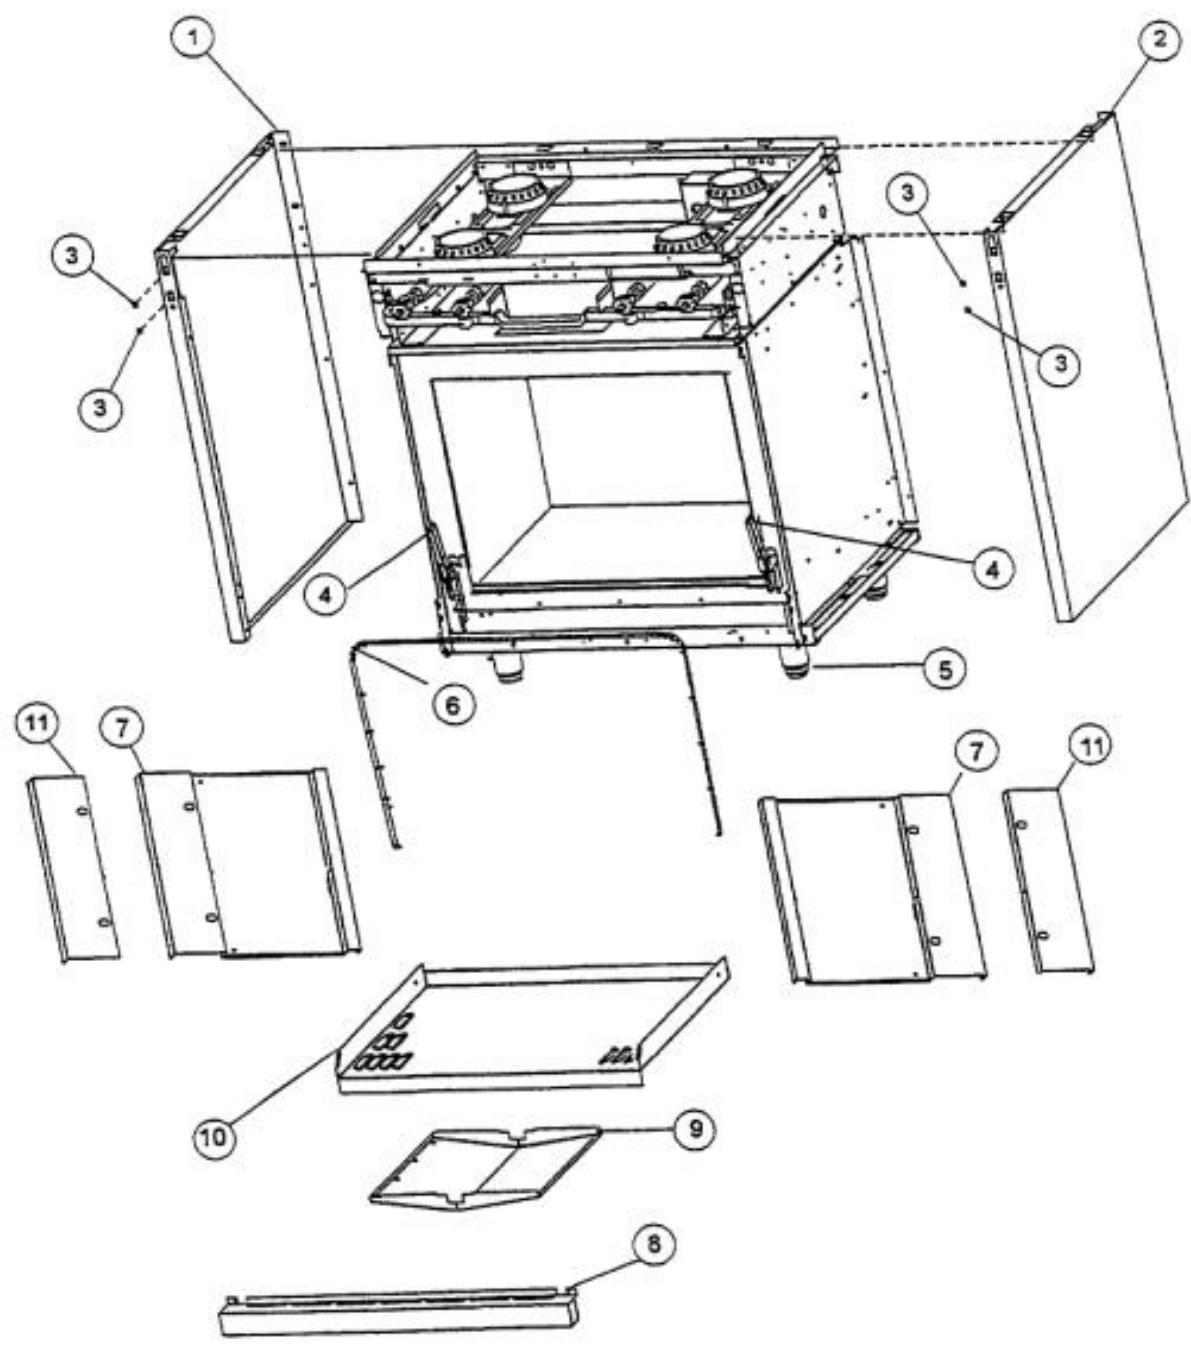

Ref #	Part Number	Qty.	Description
1	G3001584		LANDING LGD 48
2	PD030050		10-24 CAGE NUT SS
3	PE050024		OVEN IND. LIGHT (LIGHT HOUSING)
4	B9202554		CTRL PAN- (VGIS480-6G)XSLK SCRX
	B9202555		CTRL PAN- (VGIS480-6Q)XSLK SCRX
	B9202553		CTRL PAN- (VGIS480-4GQ)XSLK SCRX
5	PB010208		BEZEL, CHROME PLATE
	PB010209		BEZEL BRASS
6	PE050023		OVEN IND. LIGHT (LENS & BEZEL)
7	PB010036		THERMOSTAT BAKE/BROIL
8	PA010037		TOP BURNER KNOB XBKX (VGSS) (N/STYL (BEFORE SERIAL NO. R1107971448)
	PA010038		TOP BURNER KNOB XWHX (VGSS) (N/STYL (BEFORE SERIAL NO. R1107971448)
	PA010034		TOP BURNER KNOB-XBKX (NEW STYLE) (BEFORE 08/09/02) IF ORIGINAL VALVE HAS NEVER BEEN R...
	PA010035		BURNER KNOB-WH NS REPL PA010028 (BEFORE 08/09/02) IF ORIGINAL VALVE HAS NEVER BEEN R...
	PB010206		VGSC,VGRC,VGRT TOP BURNER KNOB(BK) (AFTER 08/09/02 - OR IF ORIGINAL VALVE HAS BEEN REPLA...
	PB010207		VGSC,VGRC,VGRT TOP BURNER KNOB(WH) (AFTER 08/09/02 - OR IF ORIGINAL VALVE HAS BEEN REPLA...
9	PB010099		T/STAT B/B KNOB BK REPL PB010039BKX (AFTER 1/95)
	PB010100		THERMOSTAT BAKE/BROIL KNOB XWHX N/S (AFTER 1/95)
	PB010091		T/STAT BK/BRL KNBXBKXREP PB010016 (BEFORE 1/95)
	PB010092		T/STAT BAK/BROL KNBXWHX-SC/RC-(VLOX (BEFORE 1/95)
10	PB060030		RACK SUPT REPL PB060010
11	PB060011		OVEN RACK (RH OVEN)
12	PE050016		OVEN LIGHT SWITCH - XBKX (WES-GAR)
	PE050017		OVEN LIGHT SWITCH - XWHX (WES-GAR)
13	PB080003		BROILER PAN TRAY (KRA2)
14	PB080002		BROILER PAN
15	A2002654		ANTI-TIP DEVICE (VDSC)