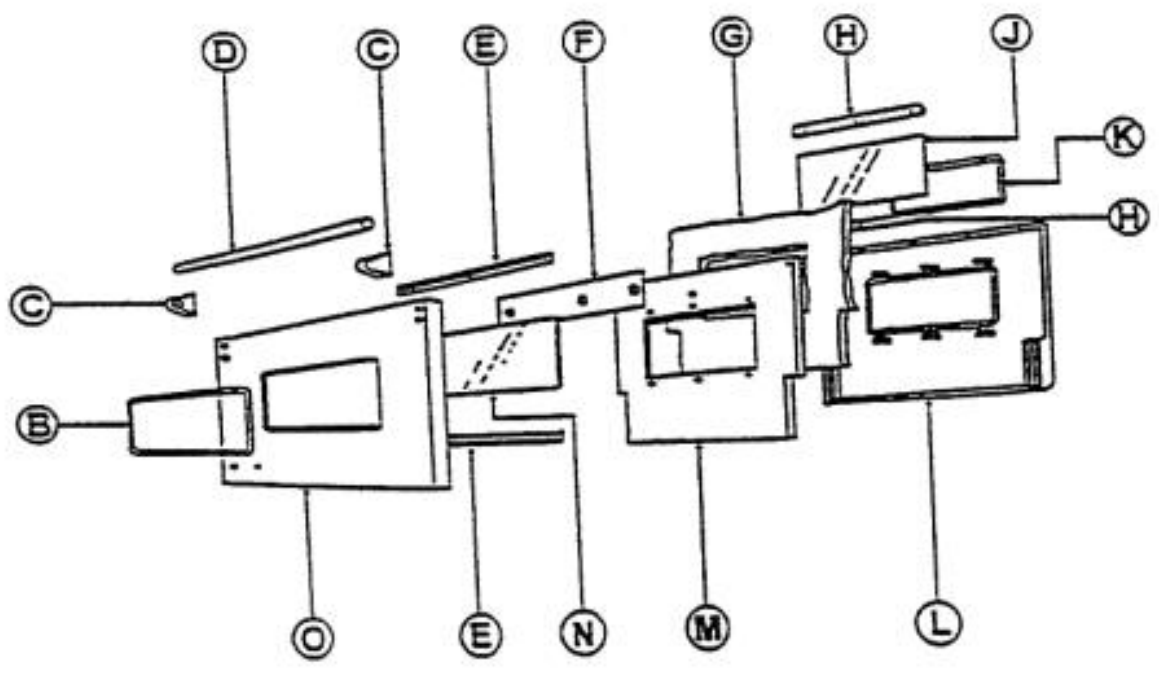

Ref #	Part Number	Qty.	Description
1	PB010035		THERMOSTAT BAKE
2	PB010208		BEZEL, CHROME PLATE
	PB010209		BEZEL BRASS
3	PB010102		THERMOSTAT BAKE KNOB N/S XWHX (AFTER 1/95)
	PB010101		THERMOSTAT BAKE KNOB N/S XBKX (AFTER 1/95)
	PB010095		THERMOSTAT KNOB, BK (BEFORE 1/95) (BEFORE 1/95)
	PB010096		T/STAT BAKE KNOB-XWHX-VGRC-(VELOX) (BEFORE 1/95)
4	PE050009		OVEN LIGHT SOCKET - 36 BUILT-IN
5	PC020003		HINGE ASSY (BLUE)
6	PB070035		OVEN DR GASKET LH (VGSS48)
7	PB070001		OVEN DR SEAL - SIDE
8	G9101956		SUB TO G3204255 BTM PAN ASSY
9	E9101374		I/S OVEN LINER (VGSC/VGSS)
10	A2001220		OVEN BTM HEAT SHIELD LH 48
11	PB010083		SINGLE THERMAL VALVE LH (OVEN)
12	PB040001		IGNITOR - (ALL RANGES)
13	PB050014		OVEN BURNER LH- AFTER 4-1-94
	G50013899		LH OVEN BAKE BURNER SERVICE KIT BEFORE 4-1-94
14	PB020035		TUBING-VGRC48-LH BAKE BURNER
15	PB040055		COMP NUT (1/4) E.C. NO.18-000-004-28
	PB040036		ORIFICE HOOD-NO.57 (LP)
16	PB060030		RACK SUPT REPL PB060010
17	PB060016		SUB TO PB060040 - OVEN RACK LH
18	B2001974		CENTER TRIM (VGSS480)
	C9001974AL		CENTER TRIM XALX (VGSS480)
	C9001974BK		CENTER TRIM XBKX (VGSS480)
	C9001974BU		CENTER TRIM XBUX (VGIC48)
	C9001974FG		CENTER TRIM XFGX (VGIC48)
	C9001974PL		CENTER TIRM XPLX (VGIC48)
	C9001974VB		CENTER TRIM XVBX (VGIC48)
	C9001974WH		CENTER TRIM XWHX (VGSS480)
19	E9101355		OVEN LINER HINGE COVER (VGSC/VGSS)
NI	PB020050		SHUTOFF-SINGLE/DUAL VALVE (SS48/36)