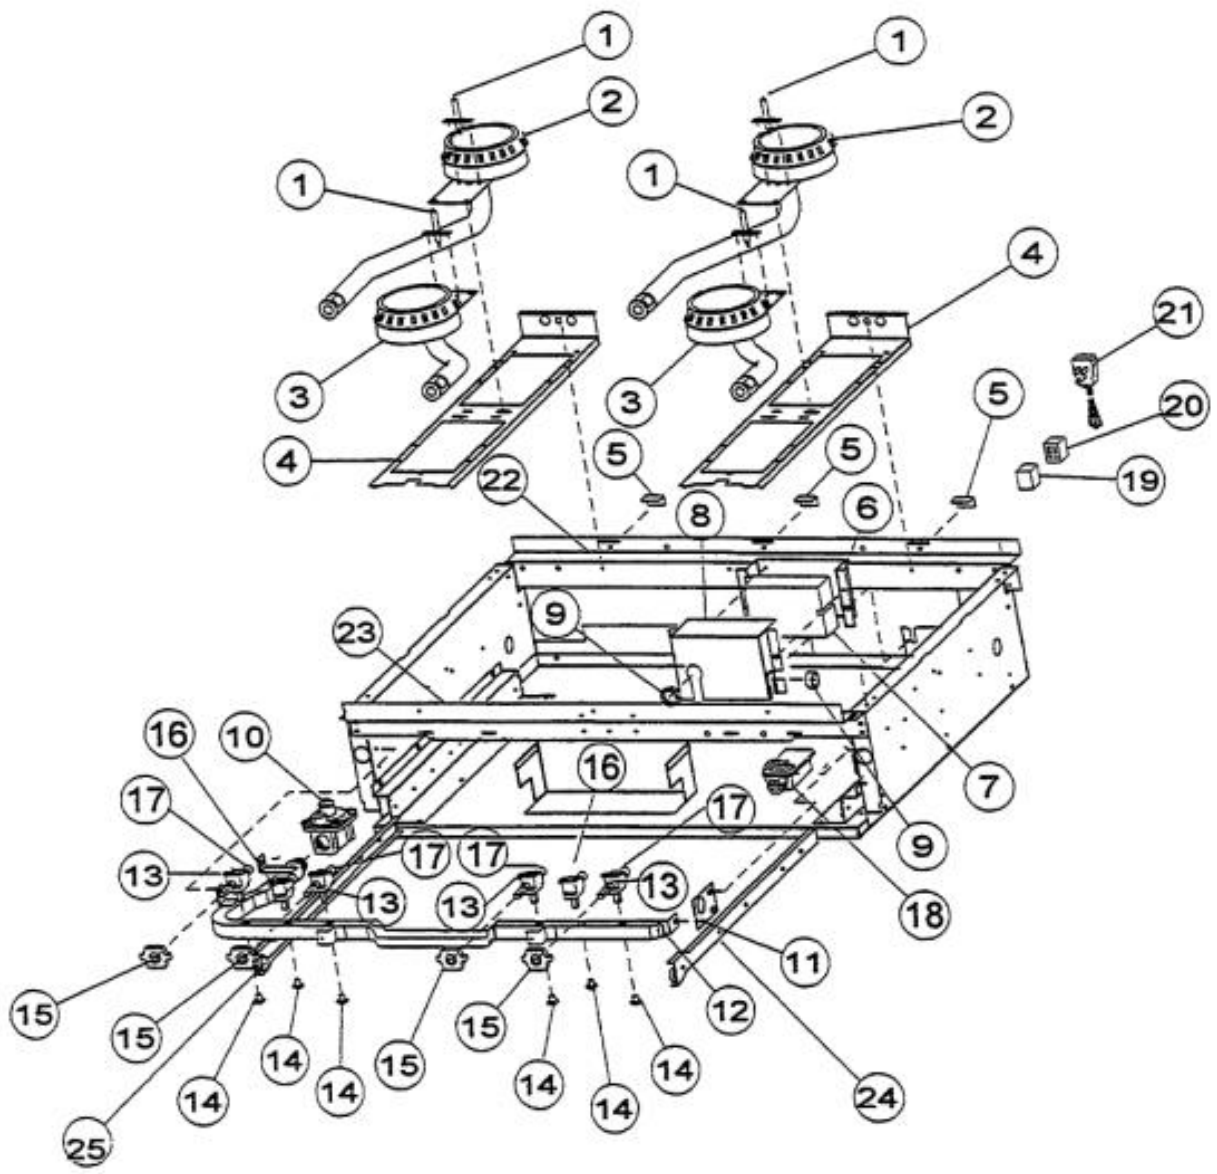

Ref #	Part Number	Qty.	Description
1	PA020014		SPARK IGNITOR
2	PA080036		TOP BURNER REAR REPL PA080008
3	PA080037		TOP BURNER FRONT REPL PA080007
4	A2001112		BURNER SUPT (VGRT)
5	A2001147		GRATE SUPT ANGLE (VGRT)
6	A2002073		SPARK MODULE BRKT (VGSS480)
7	PA020016		SPARK MODULE (BEFORE SERIAL NO. R11079714480)
	PA020041		TYTRONICS 0+4 SPARK MODULE (AFTER SERIAL NO. R11079714480)
8	A2001620		SPARK MODULE COVER (VGRC)
9	PD040005		SNAP BUSHING - 7/8
10	PA070001		PRESSURE REGULATOR (NAT.)
11	A1001138		MANIFOLD BRKT
12	PA050115		UNIVERSAL 48 MANIFOLD
13	PA010003		SUB TO 003556-000 - TOP BURNER VALVE (BEFORE SERIAL NO. R11079714480)
	003519-000		PA010024 VALVE AND BOLT KIT (BEFORE 08/09/02)
	G50012678		TOP BURNER VALVE KIT (BRASS VALVE REPLACEMENT) (BETWEEN 08/09/02 & 02/23/05)
	PA010157		SUB TO 003515-000 - RANGE TOP BURNER VALVE (AFTER 02/23/05)
14	PD010012		VALVE BOLT 1/4-20 UNC-2B 5/16 M.S.
15	PA020011		SPARK IGN SWITCH REPL PA020012 (BEFORE SERIAL NO. R11079714480)
NI	PA020015		SPARK IGNITION SWITCH (AFTER SERIAL NO. R11079714480)
16	PB030002		SUB TO 003862-000 - SHUTOFF VALVE (BEFORE 2/23/05)
	PB030007		SHUT OFF VALVE (AFTER 2/23/05)
17	PB040034		ORIFICE HOOD-NO.50 (NAT)
	PB040036		ORIFICE HOOD-NO.57 (LP)
18	PB010083		SINGLE THERMAL VALVE LH (OVEN)
19	PE070070		DISCONNECT BLOCK XALX 770020-1
20	PE070071		DISCONNECT BLOCK XALX 770027-1
21	PE070128		SUPPLY CORD (VGRT/SC/SS/RC)
22	A2002377		REAR BURNER SUPT (VGSS48)
23	A2001104		FRONT SUPT (48)
24	PK000008		DRIP TRAY GUIDE - RH
25	PK000007		DRIP TRAY GUIDE - LH (VGRT)
NI	G4001330		SPARK IGNITOR WIRE ASSY (10)
NI	G4001593		SPARK MODULE-TOP BRNR SPARKER (16)
NI	G4001688		SPARK MODULE-TOP BRNR SPARKER (52)