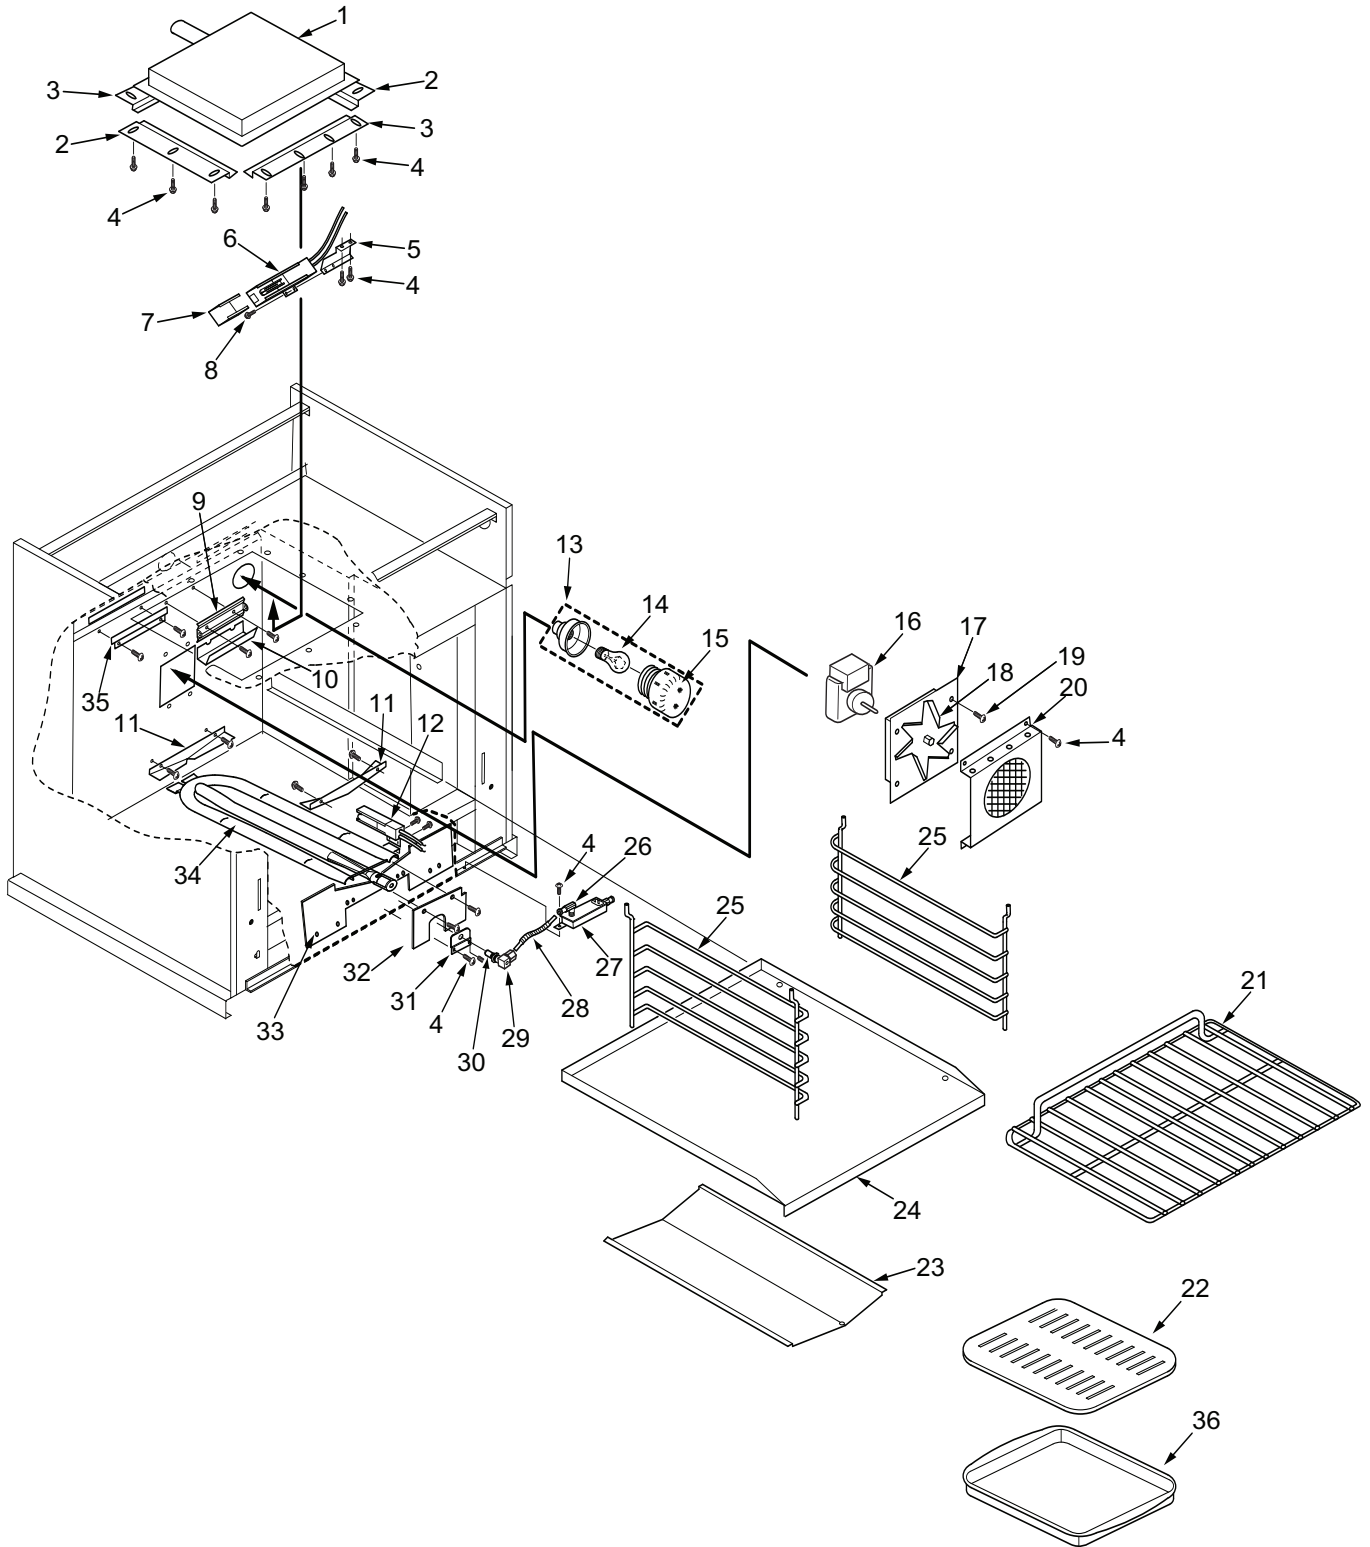

36" Range Oven View

36" Range Oven Parts List

<u>Ref #</u>	<u>Part #</u>	<u>Description</u>
1	809157	Burner, Infrared Oven
2	801686	Bracket, Burner Left/Right
3	766592	Bracket, Burner Front/Rear
4	730228	Screw, #10-24 x 1/2"
5	766499	Bracket, Igniter, IR Range
6	723060	Igniter, Hot Surface
7	801690	Cover, Igniter Shield, Range
8	730230	Screw #8-32 x 3/8"
9	806873	Thermo Bulb Housing Assembly
10	806873	Thermo Bulb Housing Assembly
11	800120	Oven Deflector Rest
12	718601	Igniter, Norton
13	720696	Lamp, Oven Assembly
14	342766	Lamp, Oven 40w, 120v
15	720830	Lens
16	715221	Motor, Fan Oven
17	766451	Plug, Motor Mount
18	800628	Blade, Convection Fan
19	730229	Screw, #10-24 x 1-1/2"
20	766456	Cover, Blower Oven
21	720841	Rack, Oven 36" Range
22	809669	Grill, Broiler Pan
23	766420	Deflector, Oven Bottom Range
24	767626	Panel, Oven Bottom 36" (See SN Break)
	803544	Panel, Oven Bottom 36" (See SN Break)
25	720682	Rack, Guide
26	719393	Elbow, Brass 3/8"
27	812107	Valve, Oven Safety Single Hole
28	803166	Flex Tubing Service Package 3/8" x 6"
29	719385	Orifice Holder
30	800071	Orifice, Lg Oven, Natural Gas, #36
	803882	Orifice, Lg Oven, LP, 1.65 Mm
31	807734	Orifice Bracket, Range
32	807861	Baffle, Lower Front
33	803973	Heatsink
34	803814	Burner Tube, Oven (See SN Break)
	807729	Buner Tube, Bake (See SN Break)
35	766546	Baffle, Flue Range
36	809668	Pan, Broiler