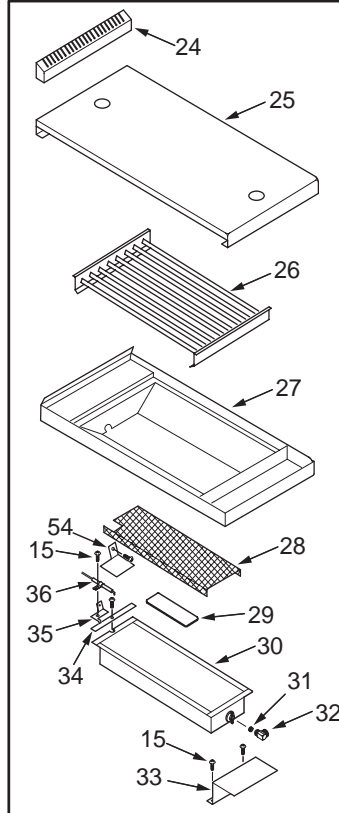

IR Charbroiler