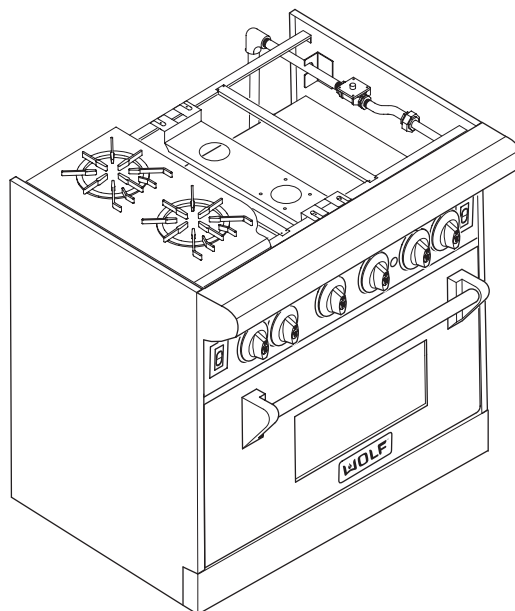

36" Range Rear View

36" Range Rear Parts List

<u>Ref #</u>	<u>Part #</u>	<u>Description</u>
1	809243	Cord, Power
2	719393	Elbow, 3/8" x 3/8"
3	730230	Screw #8-32 x 3/8"
4	807668	Ferrule, Sleeve 3/8"
5	807678	Nut, Compress
6	803166	Flex Tubing Service Package 3/8" x 6"
7	812106	Valve, Broiler Safety
8	766542	Bracket, Safety Valve-Relay
9	714345	Bushing, Snap
10	786776	Box, Flue Assembly
11	730228	Screw #10-24 x 1/2" Phillips
12	786835	Box, Flue Center Assembly
13	730239	Screw #8 x 3/8"
14	722383	Relay, Fan
15	809416	Module, Spark 6 Point
16	811868	Panel, Module Range
17	800246	Washer, Flat, Teflon
18	766482	Cover, Blower Motor, Range
19	766593	Angle, Wall Brace
20	766458	Brace, Rear Bottom
21	719502	Box, Electrical
22	719503	Plate, Face Electrical Box
23	713813	Connector, 3/8", Power Cord
24	801457	Elbow, 1/2" x 1/2"
25	801456	Nipple, 1/2" x 22 3/4"
26	786768	Bracket, Manifold Support
27	801459	Nipple, 1/2" x 3-1/2"
28	721030	Gasket, Red Rubber
29	722278	Elbow, Adapter Compression
30	800259	Orifice, W/ELB Broil Natural (Stamp #48)
	800057	Orifice, IR Broil (LP) 1.181MM (Stamp #56)

Not Shown

800247 Silicone, Red High Temp.

36" Range Top View

Surface Burner

IR Charbroiler

IR Griddle

36" Range Door and Riser View

36" Range Door and Riser Parts List