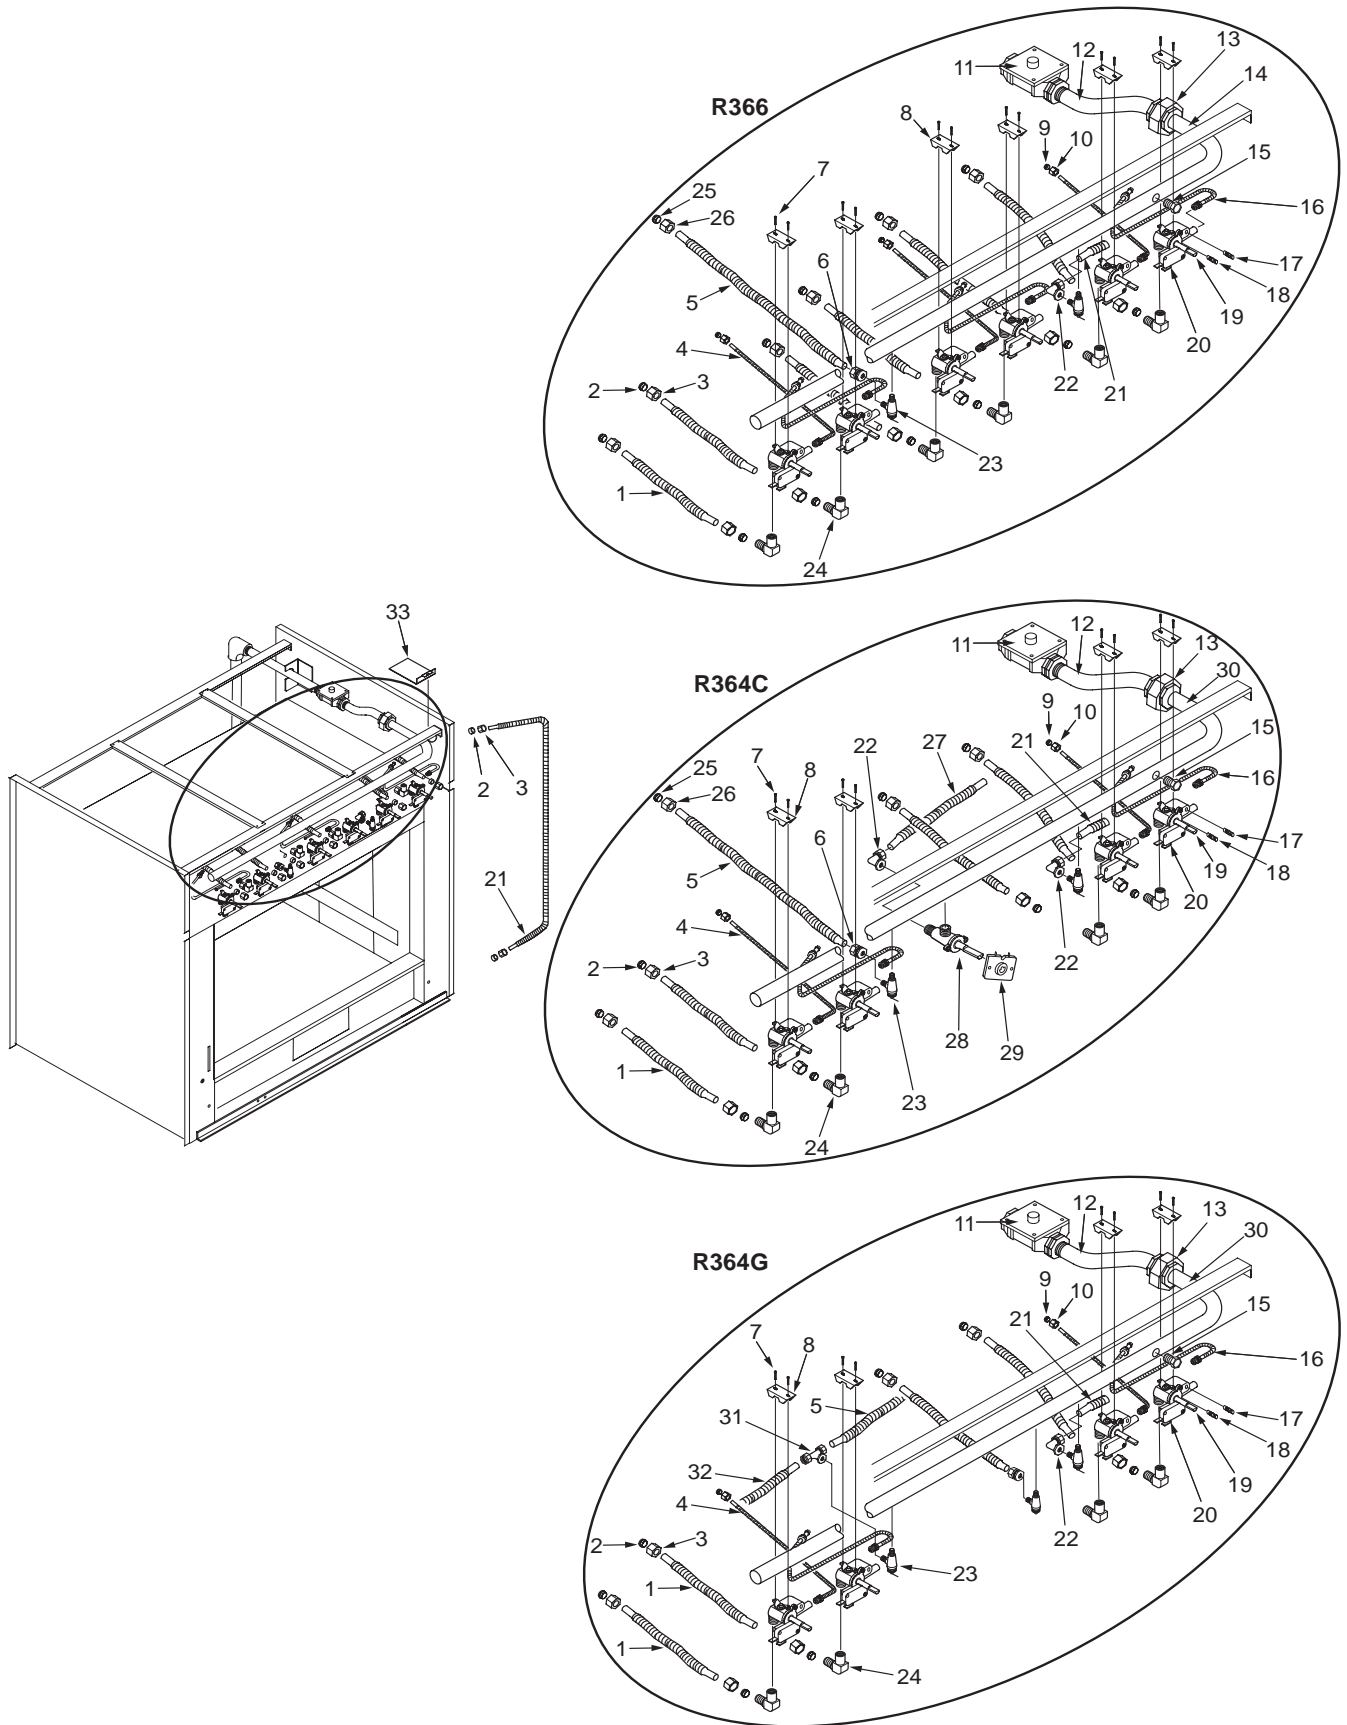

36" Range Manifold Parts List

<u>Ref #</u>	<u>Part #</u>	<u>Description</u>
1	803171	Flex Tubing Service Package 5/16" x 14"
2	807667	Ferrule, Sleeve Brass
3	807677	Nut, Compress Brass
4	801937	Flex Tubing Service Package 3/16 x 27"
5	803172	Flex Tubing Service Package 3/8" x 42"
6	714361	Connector, 3/8"
7	722133	Screw, Hex Head
8	720885	Bracket, Valve Mounting
9	807665	Ferrule, 3/16"
10	720888	Fitting, 3/16"
11	723350	Regulator,, Pressure Convertible 3/4"
	801358	Regulator, 1/2" Convertible
12	722832	Pipe, Offset
13	719033	Union, 1/2" Black
14	804418	Manifold (R366)
15	719370	Plug, Hex Head, 1/8"
16	801936	Flex Tubing Service Package 3/16" x 16"
17	800892	Orifice, Bypass Inner, Natural Gas
	800055	Orifice, Bypass Inner, LP Gas
18	800884	Orifice, Bypass Outer, Natural Gas
	800054	Orifice, Bypass Outer, LP Gas
19	809153	Burner Valve & Switch Assy, Nat
	809154	Valve, Burner, LP Gas
20	807141	Valve, Switch
21	803169	Flex Tubing Service Package 3/8" x 48"
22	719393	Elbow, Brass, 3/8"
23	720330	Valve, Shut Off, Oven
24	722278	Elbow, Adapter, Compression
25	807668	Ferrule, 3/16"
26	807678	Nut, 3/8"
27	803167	Flex Tubing Service Package 3/8" x 12"
28	722413	Valve, Brass
29	713810	Switch, Valve Ignition
30	804418	Manifold (R366)
	805655	Manifold (R364C)
	805654	Manifold R364G)
31	714296	Tee
32	803168	Flex Tubing Service Package 3/8" x 18"
33	786977	Shield, Corner Wire

Not Shown

806378	Wiring Harness, Manifold, R366
806379	Wiring Harness, Rear, R366
806380	Wiring Harness, Manifold, R34C
806381	Wiring Harness, Rear, R34C
806382	Wiring Harness, Manifold, R364G
810524	Wiring Harness, Rear, R364G
810522	Harness Rpl Component, R366
810523	Harness Rpl Component, R364C
810524	Harness Rpl Component, R364G

36" Range Manifold View