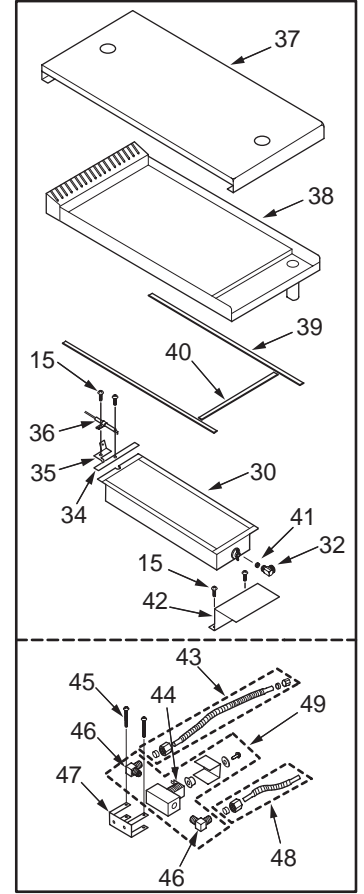

36" Range Top View

IR Griddle