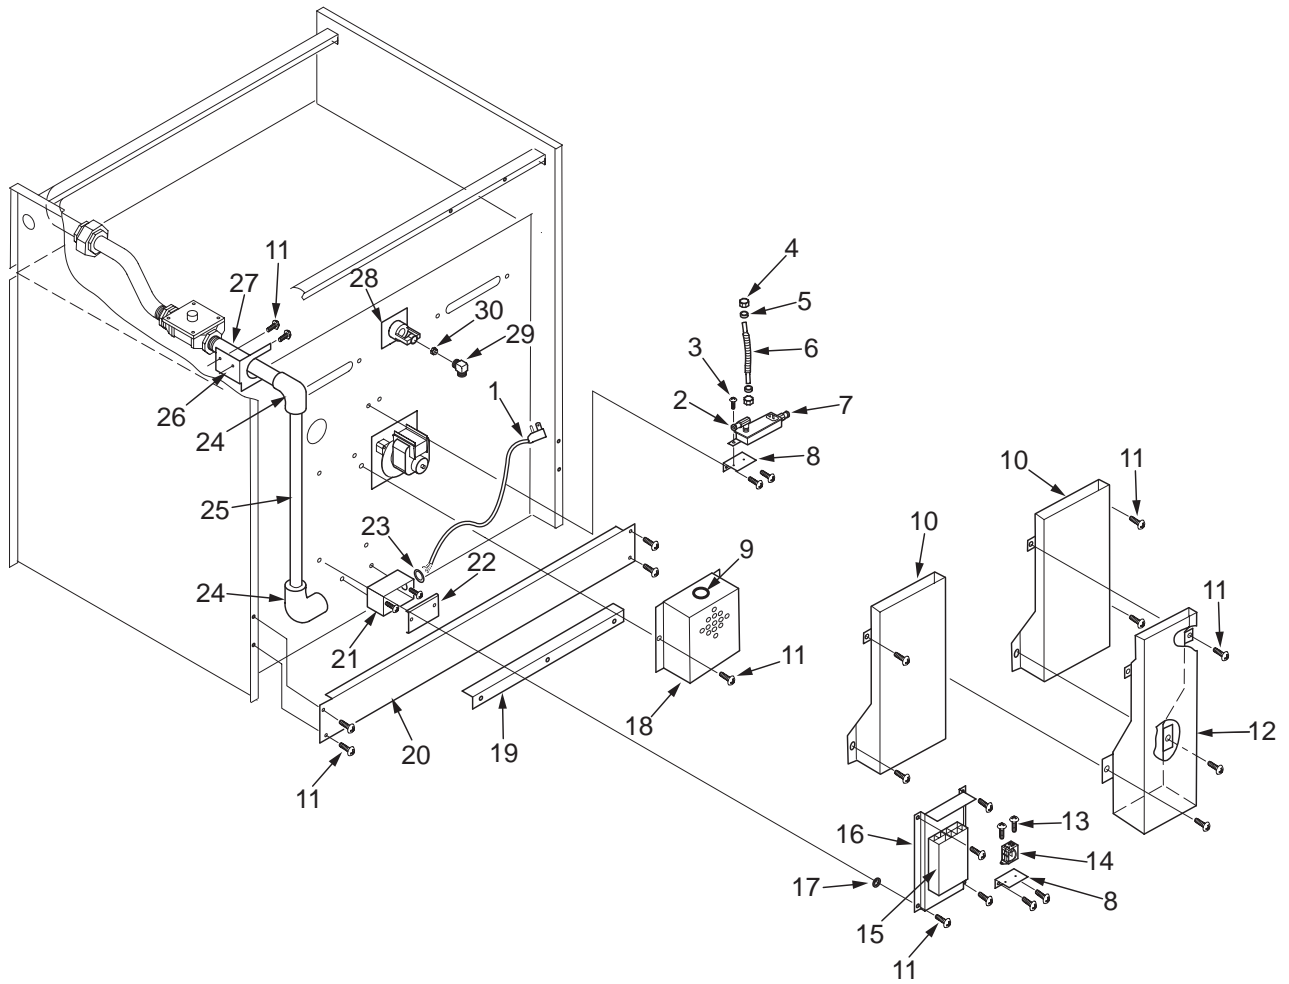

36" Range Rear View

36" Range Rear Parts List

<u>Ref #</u>	<u>Part #</u>	<u>Description</u>
1	809243	Cord, Power
2	719393	Elbow, 3/8" x 3/8"
3	730230	Screw #8-32 x 3/8"
4	807668	Ferrule, Sleeve 3/8"
5	807678	Nut, Compress
6	803166	Flex Tubing Service Package 3/8" x 6"
7	812106	Valve, Broiler Safety
8	766542	Bracket, Safety Valve-Relay
9	714345	Bushing, Snap
10	786776	Box, Flue Assembly
11	730228	Screw #10-24 x 1/2" Phillips
12	786835	Box, Flue Center Assembly
13	730239	Screw #8 x 3/8"
14	722383	Relay, Fan
15	809416	Module, Spark 6 Point
16	811868	Panel, Module Range
17	800246	Washer, Flat, Teflon
18	766482	Cover, Blower Motor, Range
19	766593	Angle, Wall Brace
20	766458	Brace, Rear Bottom
21	719502	Box, Electrical
22	719503	Plate, Face Electrical Box
23	713813	Connector, 3/8", Power Cord
24	801457	Elbow, 1/2" x 1/2"
25	801456	Nipple, 1/2" x 22 3/4"
26	786768	Bracket, Manifold Support
27	801459	Nipple, 1/2" x 3-1/2"
28	721030	Gasket, Red Rubber
29	722278	Elbow, Adapter Compression
30	800259	Orifice, W/ELB Broil Natural (Stamp #48)
	800057	Orifice, IR Broil (LP) 1.181MM (Stamp #56)

Not Shown

800247 Silicone, Red High Temp.