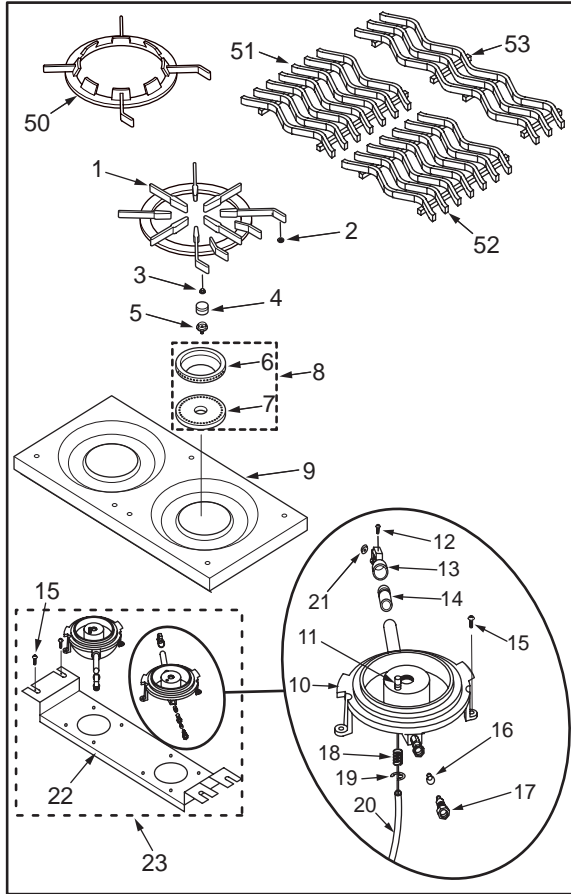

36" Range Top View

Surface Burner