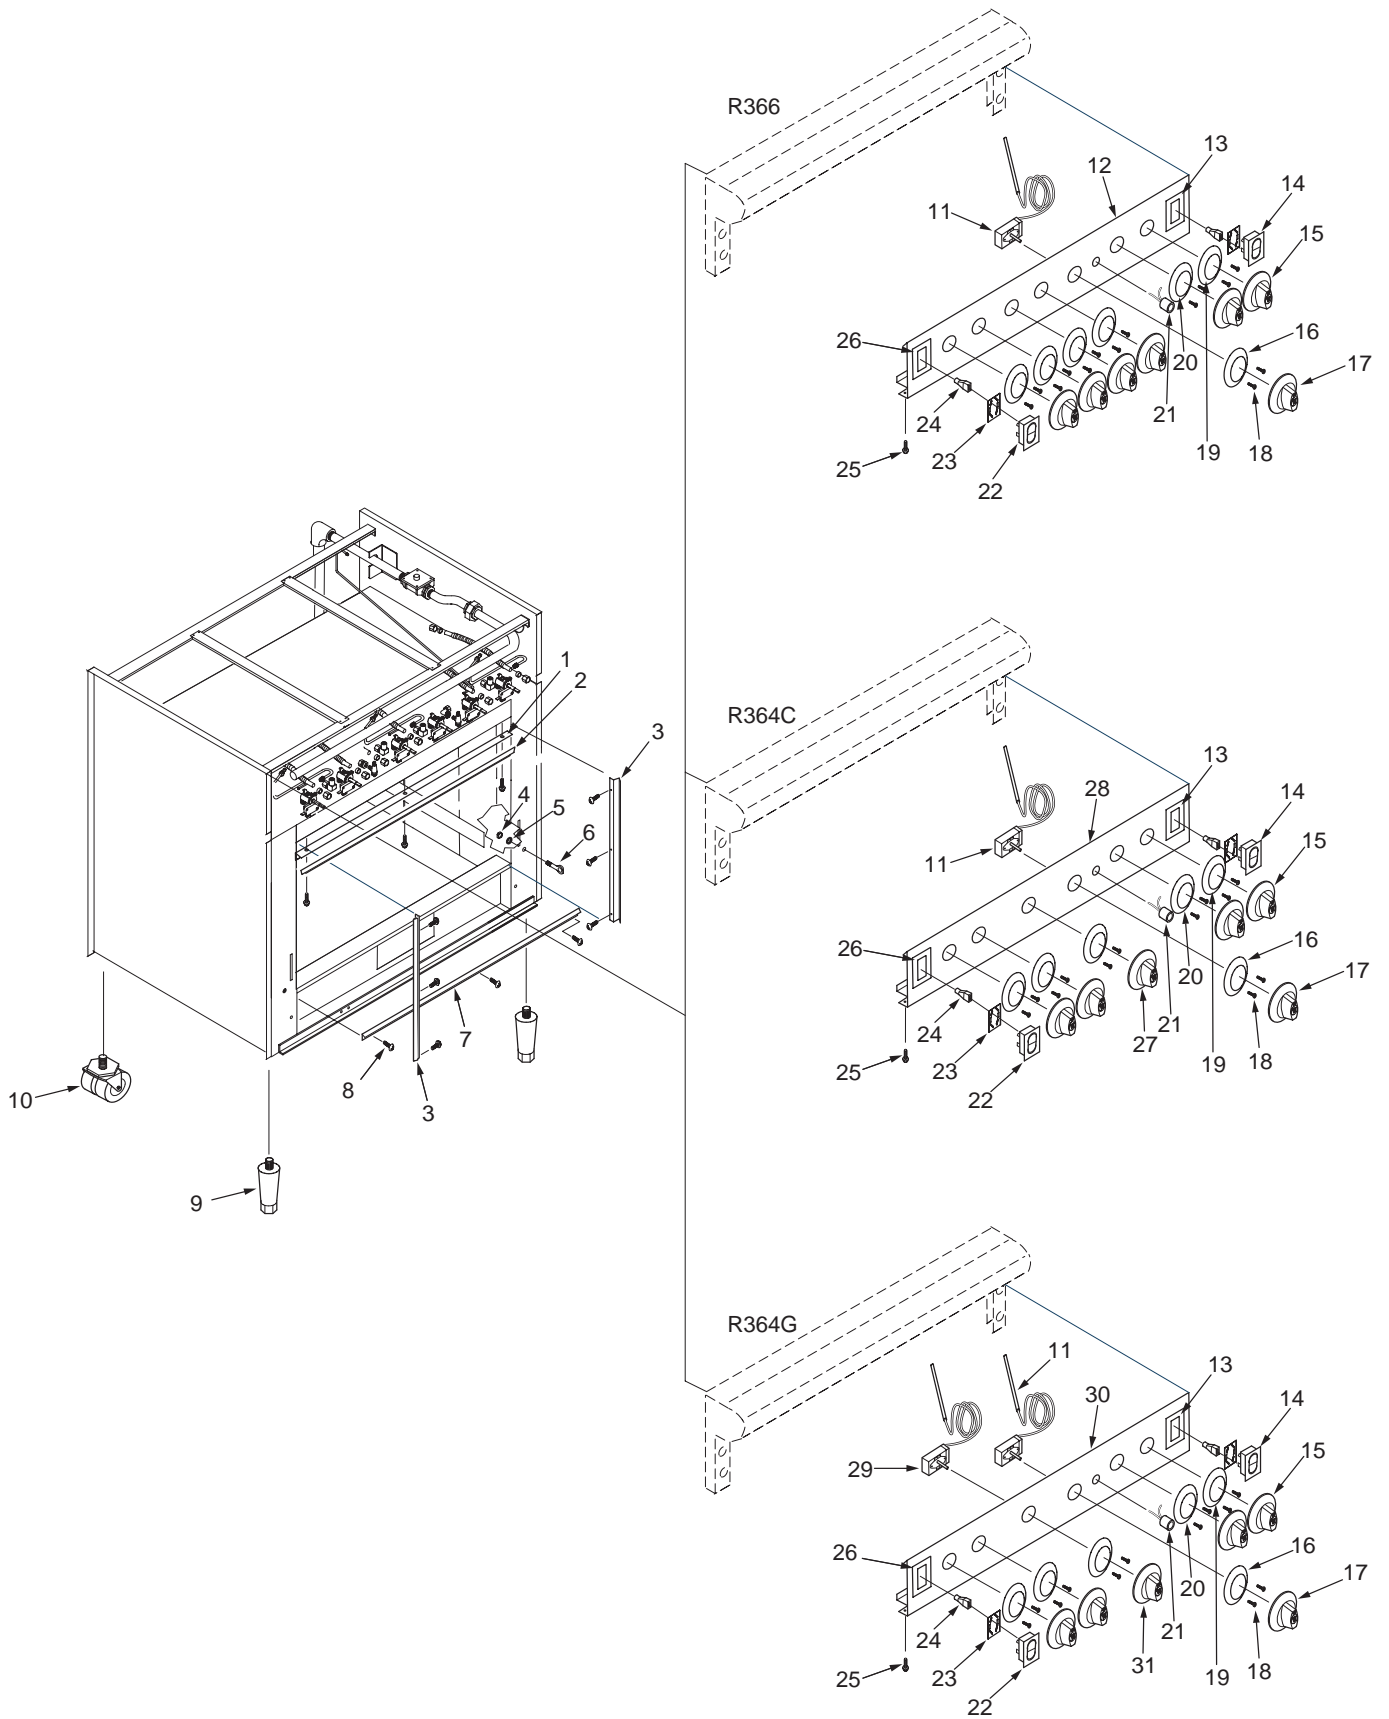

36" Range Front Panel View

36" Range Front Panel Parts List

<u>Ref #</u>	<u>Part #</u>	<u>Description</u>	<u>Ref #</u>	<u>Part #</u>	<u>Description</u>
1	767670	Baffle, Broiler Range	19	801346	Bezel, Front (See SN Breaks)
2	722282	Seal, Door Top (See SN Break)	20	801347	Bezel, Rear (See SN Break)
	803810	Gasket, Door 36" (See SN Break)	21	720017	Light, Indicator, Red, Oven
3	720692	Seal, Door Side (See SN Break)	22	720816	Switch, Oven Light
	803810	Gasket, Door 36" (See SN Break)	23	722564	Shield, Switch Terminal
4	730513	Nut, Hex Head	24	715142	Terminal, Command Dummy
5	730311	Washer, Lock	25	730239	Screw #8-32 x 3/8"
6	718195*	Bolt, Trunion	26	722713	Label, Light Switch
	803579*	Bolt, Trunion, Offset	27	721017	Knob, Charbroiler Red (See SN Breaks)
	730310*	Washer, Trunion Shim			Knob, Char/French Top, Red (See SN Breaks)
7	722283	Seal, Door Bottom (See SN Break)		801306	Knob, Char/French Top, Black (See SN Breaks)
	803810	Gasket, Door 36" (See SN Break)		721018	Knob, Charboiler, Black (See SN Breaks)
8	730228	Screw #10-24 x 1/2"		801307	Knob, Char/French Top, Black (See SN Breaks)
9	721013	Leg, Range, 3"	28	767642	Panel, Front, R364C - Also need to order # 722712 and # 722713 (See SN Breaks)
10	803436	Caster, Dual Wheel, 2"		801079	Panel, Front, R364C (See SN Breaks) - Also need to order # 722712 and # 722713
11	714902	Thermostat, Oven	29	805787	Thermostat, Griddle
12	767656	Panel, Front, R366 (See SN Breaks) - Also need to order # 722712 and # 722713	30	767660	Panel, Front, R364G (See SN Breaks) - Also need to order # 722712 and # 722713
	801080	Panel, Front, R366 (See SN Breaks) - Also need to order # 722712 and # 722713		801081	Panel, Front, R364G (See SN Breaks) - Also need to order # 722712 and # 722713
13	722712	Label, Fan Switch	31	721014	Knob, Thermostat W/Griddle, Red (See SN Breaks)
14	720815	Switch, Oven Fan		801310	Knob, Griddle Thermostat, Red (See SN Breaks)
15	720879	Knob, Control, Red (See SN Breaks)		721015	Knob, Thermostat W/Griddle, Black (See SN Breaks)
	801312	Knob, Surface Burner Valve, Red (See SN Breaks)		801311	Knob, Griddle Thermostat, Black (See SN Breaks)
	720880	Knob, Control, Black (See SN Breaks)			
	801313	Knob, Surface Burner Valve, Red (See SN Breaks)			
16	718146	Bezel, Thermostat (See SN Breaks)			
	801348	Bezel, w/Tick Mark (See SN Breaks)			
17	720818	Knob, Oven Thermostat, Red (See SN Breaks)			
	801308	Knob, Oven Therm, W/Broil, Red (See SN Breaks)			
	720819	Knob, Oven Thermostat, Black (See SN Breaks)			
	801309	Knob, Oven Therm, W/Broil, Black (See SN Breaks)			
18	730076	Screw #6-32 x 1/4"			

* - Prior to Serial Number (PTS) 17000000
** - Starting with Serial Number (SWS) 17000000

Not Shown

803239 Wrench, Caster Adjusting