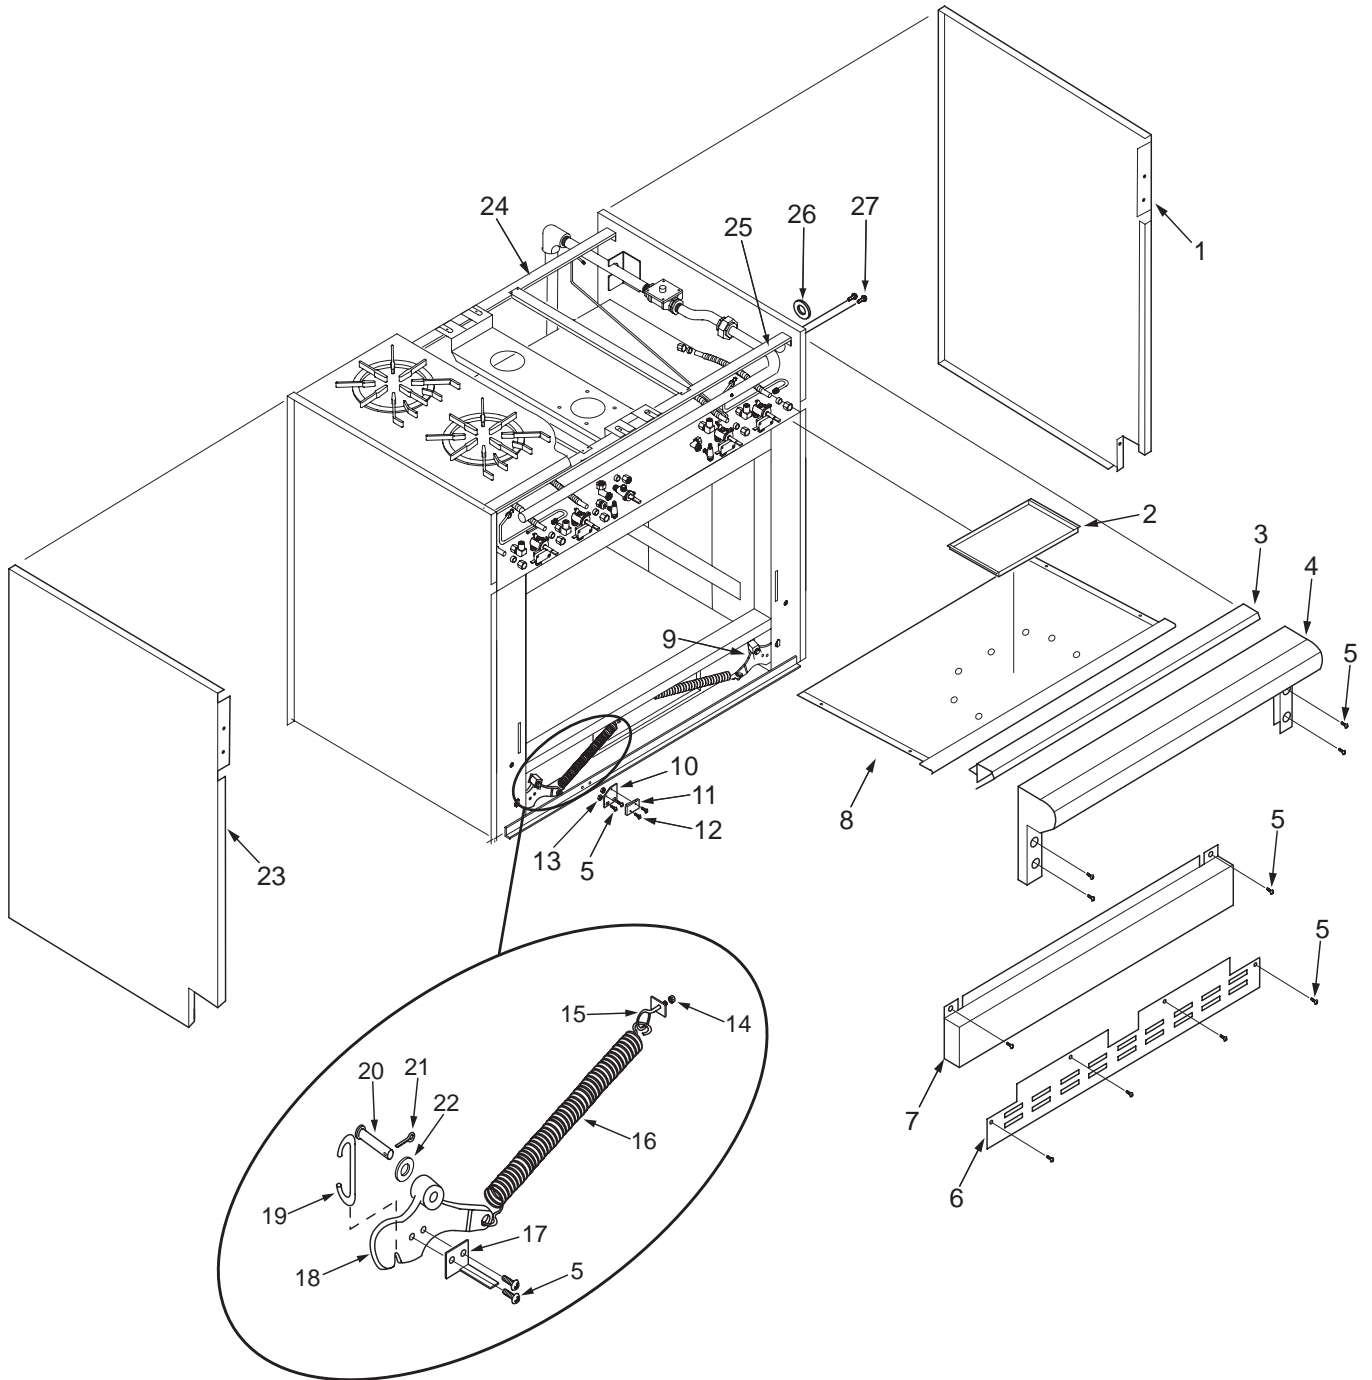

36" Range Dress Panels View

36" Range Dress Panels Parts List

<u>Ref #</u>	<u>Part #</u>	<u>Description</u>
1	787306	Panel, Outer RH, SS 30/36" Range
	787308	Panel, Outer RH, Blk 30/36" Range
2	786714	Pan, Grease SS W/O Dimples
	801687	Pan, Grease W/Dimples
3	768259	Baffle, Roll Front 36" Range
4	811540	Roll Front
5	730228	Screw #10-24 x 1/2" Phillips
6	807587	Skirt, Front SS, 36" Range
	767668	Skirt, Front Black, 30" Range
7	809367	Panel, Lower Front, SS
	767645	Panel, Lower Front, Black 3
8	788028	Pan, Drip Assy. (See SN Breaks)
	801361	Drip Tray, 36" (See SN Breaks)
9	719711	Arm, Rocker RH
10	766547*	Bracket, Door Switch
	809377**	Bracket, Door Switch
11	804532*	Switch, Door Interlock
	809365**	Switch, Door Interlock
12	730228	Screw 10-24 X 1/2" Phillips Head
13	730535*	Nut, 6-32 Lock
14	730506*	Nut, Oversize
15	719331*	Bolt, Eye 1/4-20 x 3"
16	718361*	Spring, Door
17	768260*	Angle, Switch
18	719710*	Arm, Rocker, LH
19	719344*	Hook, "S", Oven Door
20	719350*	Pin, Clevis, 3/8 x 2"
21	730410*	Pin, Cotter, 3/32" x 1-1/4"
22	730310*	Washer
23	787307	Panel, Outer LH, SS 30/36" Range
	787309	Panel, Outer LH, Blk 30/36" Range
24	767622	Channel, Front, 36" Range
25	767623	Channel, Rear, 36" Range
26	714369	Bushing, Snap 1/2"
27	722270	Rivet, Pop 3/16"

Not Shown

811716	Slide, Drip Tray, Lh
811717	Slide, Drip Tray, Rh

* - Prior to Serial Number (PTS) 17000000
** - Starting with Serial Number (SWS) 17000000