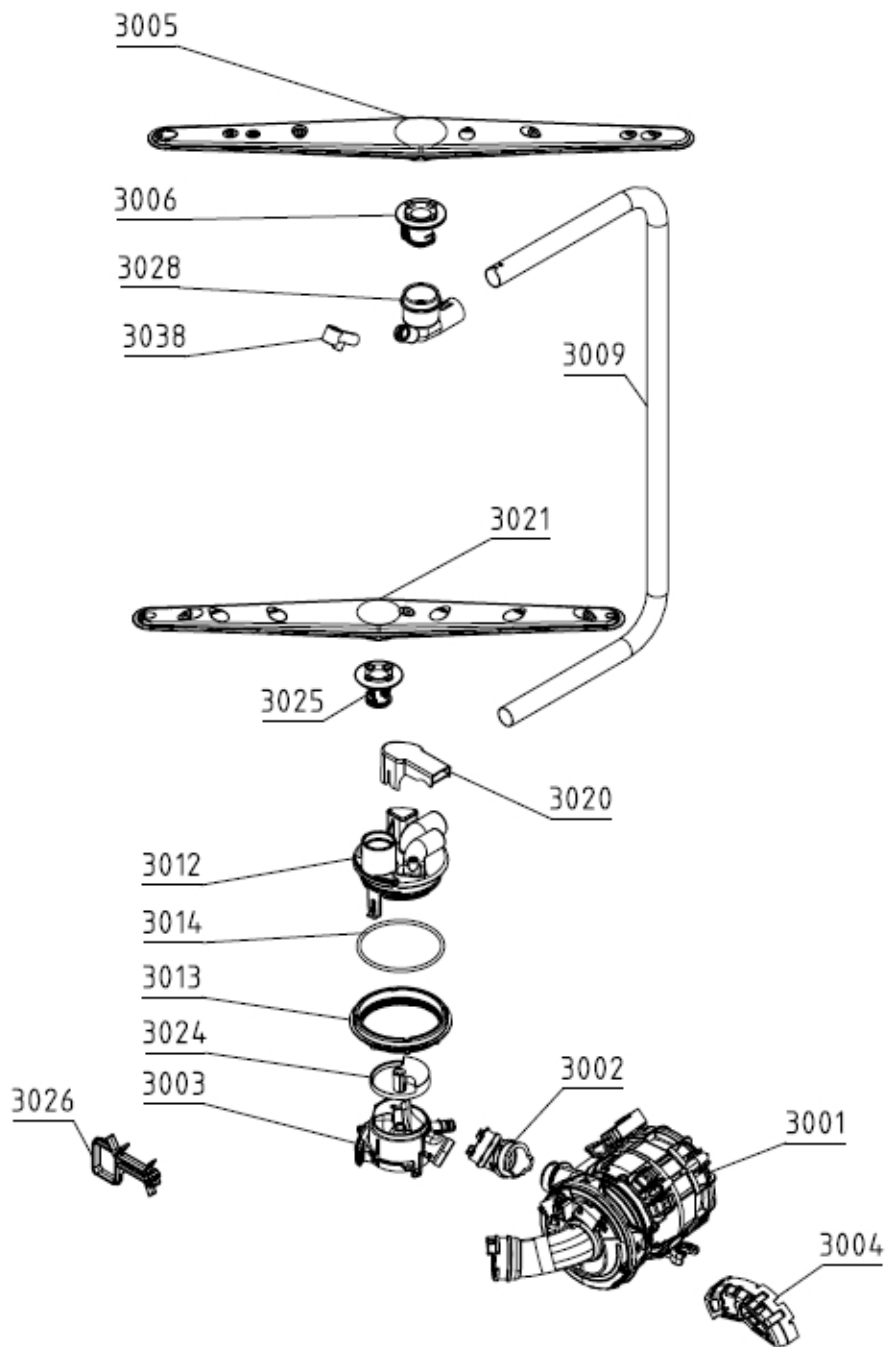

Position	Ident	Spare part description	Quantity	Validity	Extra ID
3001	512073	CIRC.PUMP STD W.HEATER 120V 60HZ 1200W	1		
3001A	537874	CLAMP - WIRE D 38	1		
3001B	680172	HEATER,O-RING FOR CIRC.PUMP DW US 1600	1		
3001C	680174	CAPACITOR FOR CIRC.PUMP DW US 120V/60HZ	1		
3002	545949	HOSE SET/CLAMP FOR CIRC.PUMP	1		
3003	461545	DIVERTER VALVE HOUSE M DW	1		
3004	515493	COVER CIRC.PUMP	1		
3005	426740	SPRAYARM UPPER ASSY	1		
3006	700348	SUPPORT	1