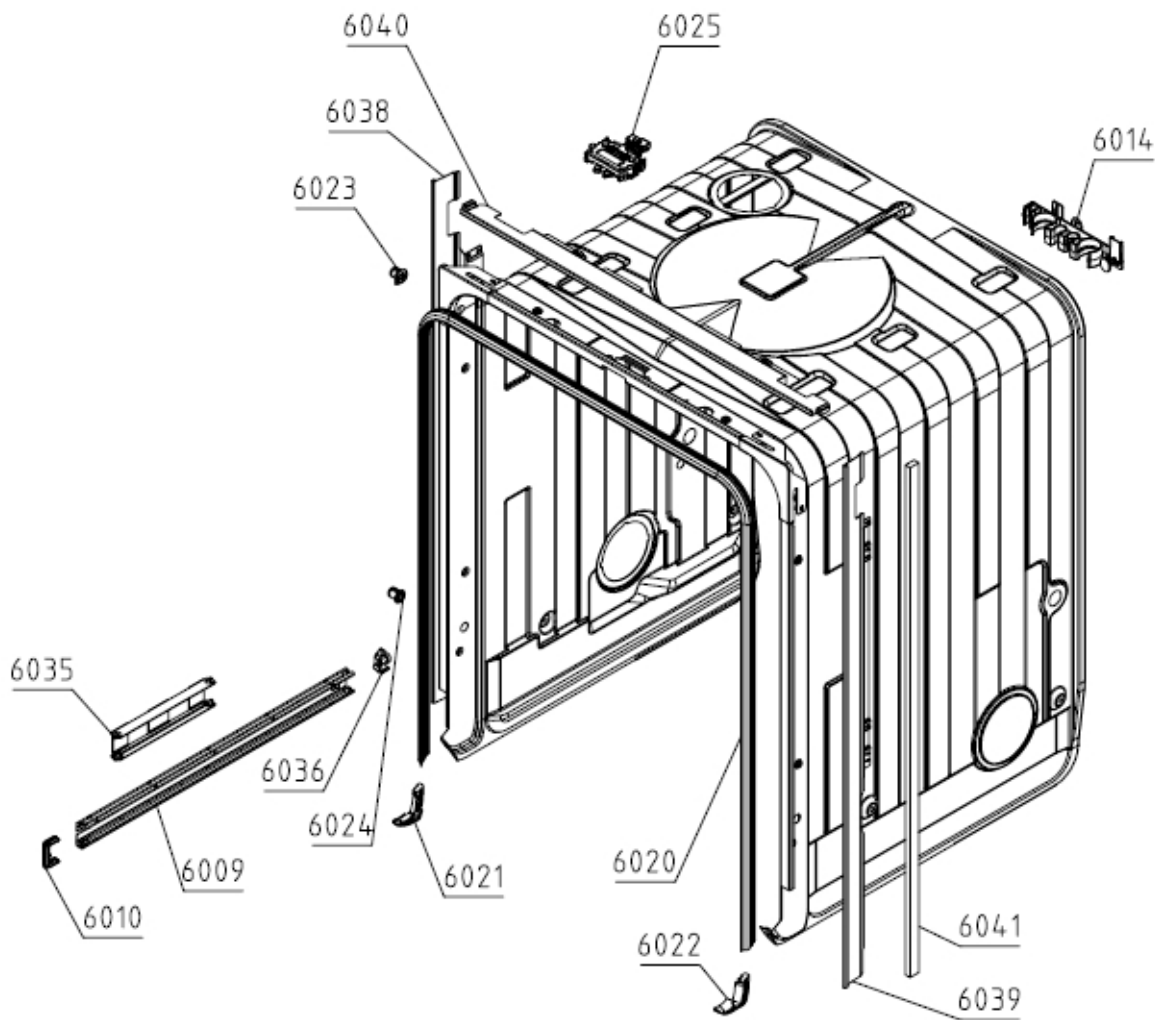

Position	Ident	Spare part description	Quantity	Validity	Extra ID
7013	707187	XTERIOR DOOR ASSY	1		
7014	587181	HANDLE LID CARRIE	1		
7015	588330	HANDLE INT FOR LID	1		
7016	587168	DECORATIVE PLATE HANDLE	1		
7017	587184	ROTARY DAMPER	1		
7023	699066	REINFORCEMENT OUTER DOOR TOP	1		
7024	707323	SET GUIDE PUSH BUTTONS	1		

166107

Position	Ident	Spare part description	Quantity	Validity	Extra ID
6009	797102	GUIDE	2		
6010	700430	RAIL BLOCK	2		
6014	700274	SUPPORT	1		
6020	704575	TUB GASKET DW 1701 UL4	1