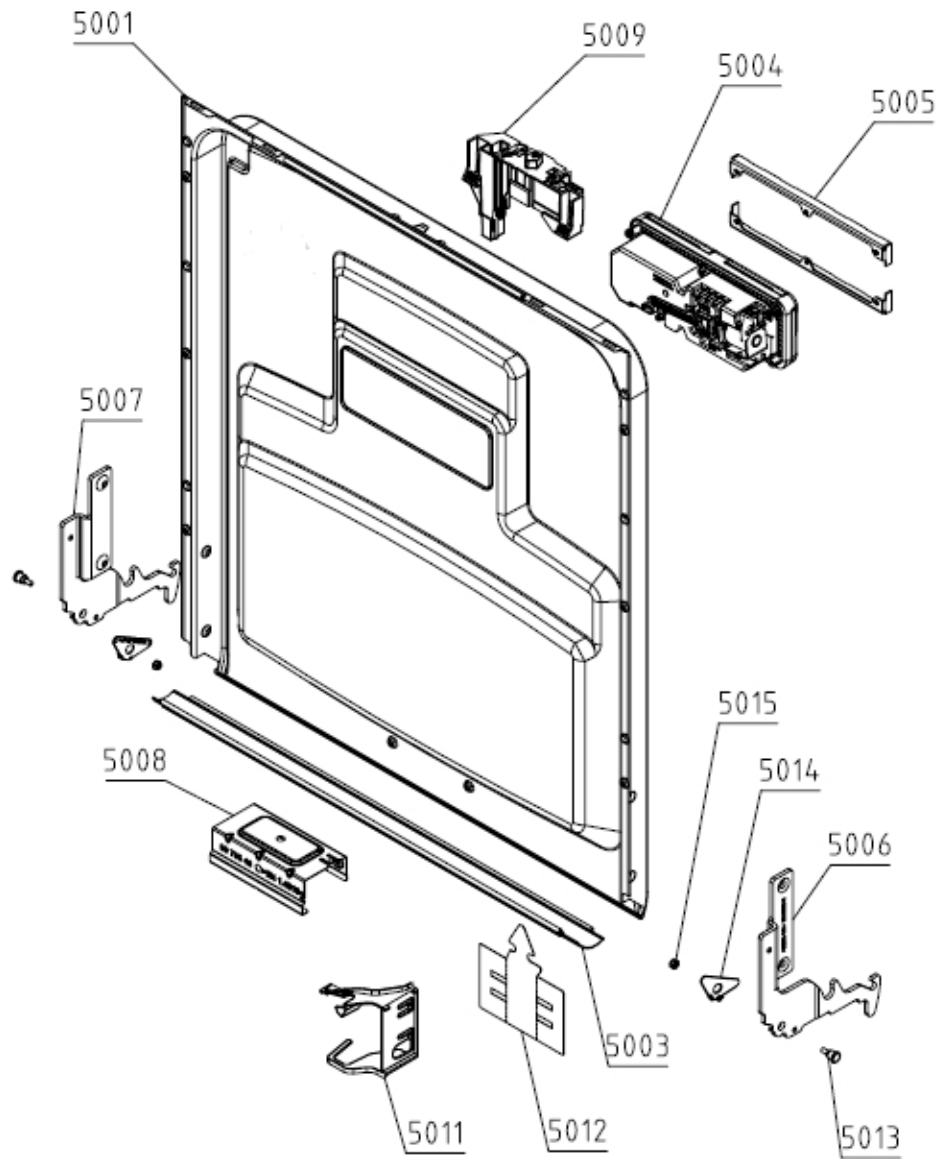

Position	Ident	Spare part description	Quantity	Validity	Extra ID
5001	655729	INTERIOR DOOR FS/SI XL DW40 ASSY	1		
5001A	700470	SCREW ST4,2X13-A4 TORX20 RTS BUFAB	8		
5003	426743	DOOR GASKET	1		
5004	700275	SOAP DISPENSER	1		
5005	700559	SOAP DISPENSER HOLDER DW COMBI AWECO	2		
5005A	200621	SCREW PTK 40X14 WN1452 FZB T2	6		
5006	709479	HINGE LEFT	1		
5007	709480	HINGE RIGHT	1